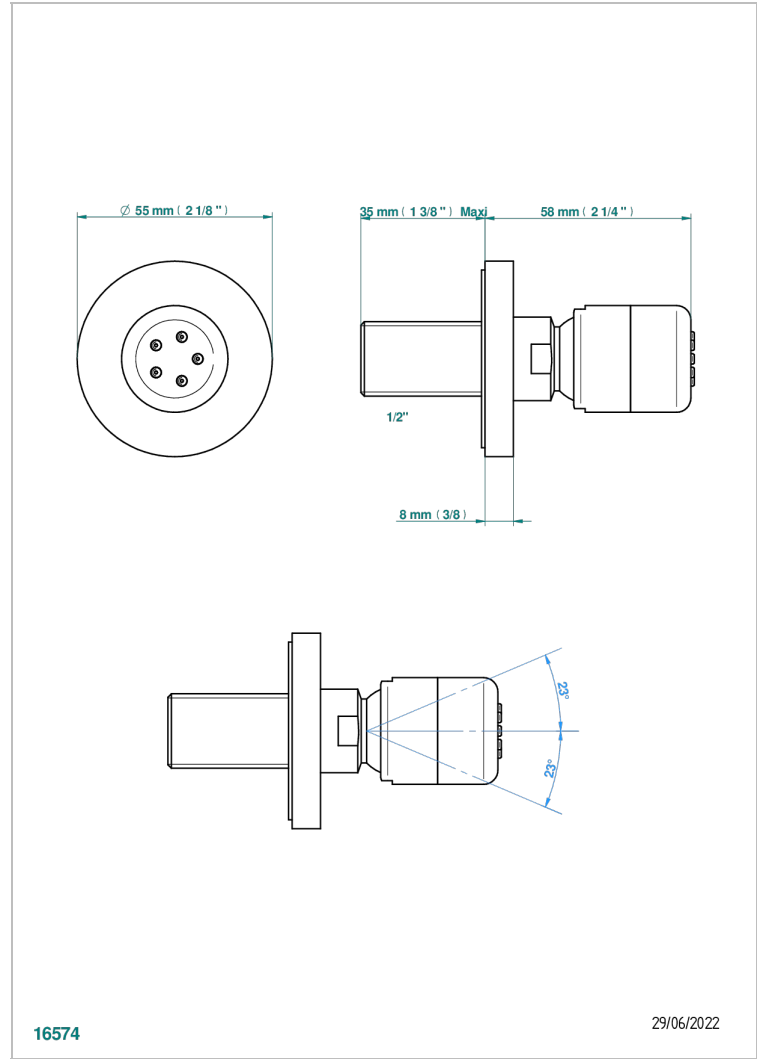

SPIRIT WITH LEVER

G58-290/B

Wall mounted body jet 1/2" with Easyclean system

THG[®]
PARIS

CHARACTERISTIC

- Spirit with lever
- Wall mounted body jet 1/2" with Easyclean system

TECHNICAL SPECS

- Recommandé : 3 bars (max. 5 bars) - Advised : 43,5 psi (max. 72 psi)
- 4 l/min à 3 bars (1.1 gpm at 43.5 psi)