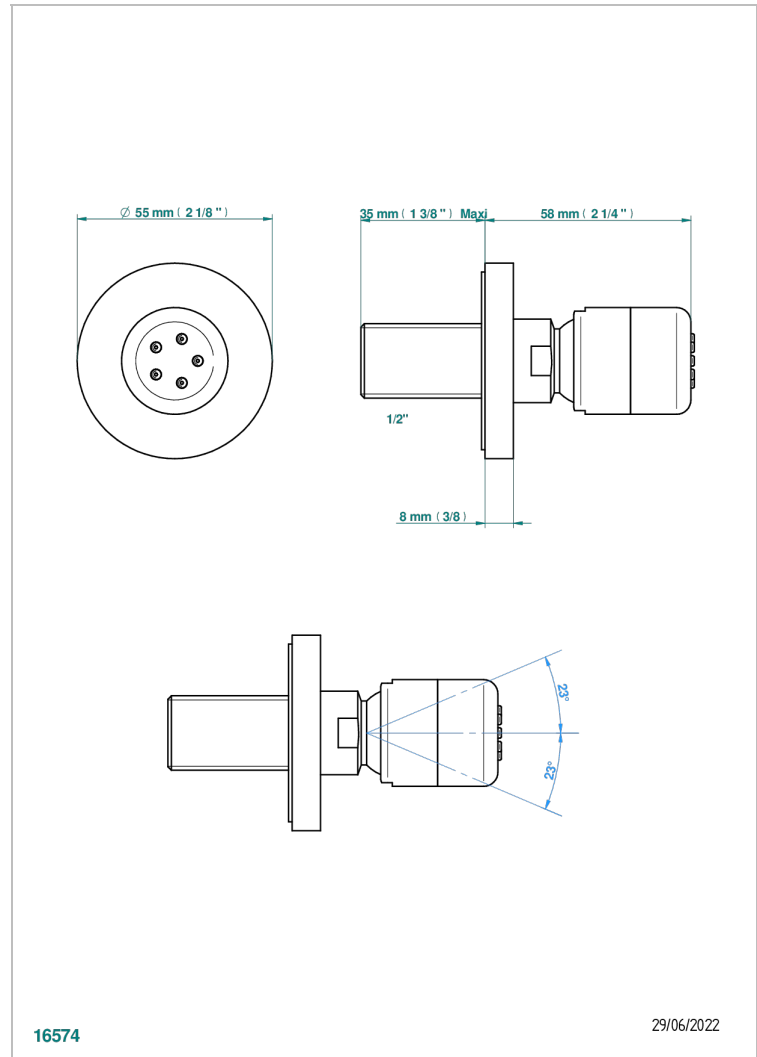

SPIRIT WITH LEVER

G58-290/B

Wall mounted body jet 1/2" with Easyclean system

THG[®]
PARIS

CHARACTERISTIC

- Spirit with lever
- Wall mounted body jet 1/2" with Easyclean system

TECHNICAL SPECS

- Recommandé : 3 bars (max. 5 bars) - Advised : 43,5 psi (max. 72 psi)
- 4 l/min à 3 bars (1.1 gpm at 43.5 psi)