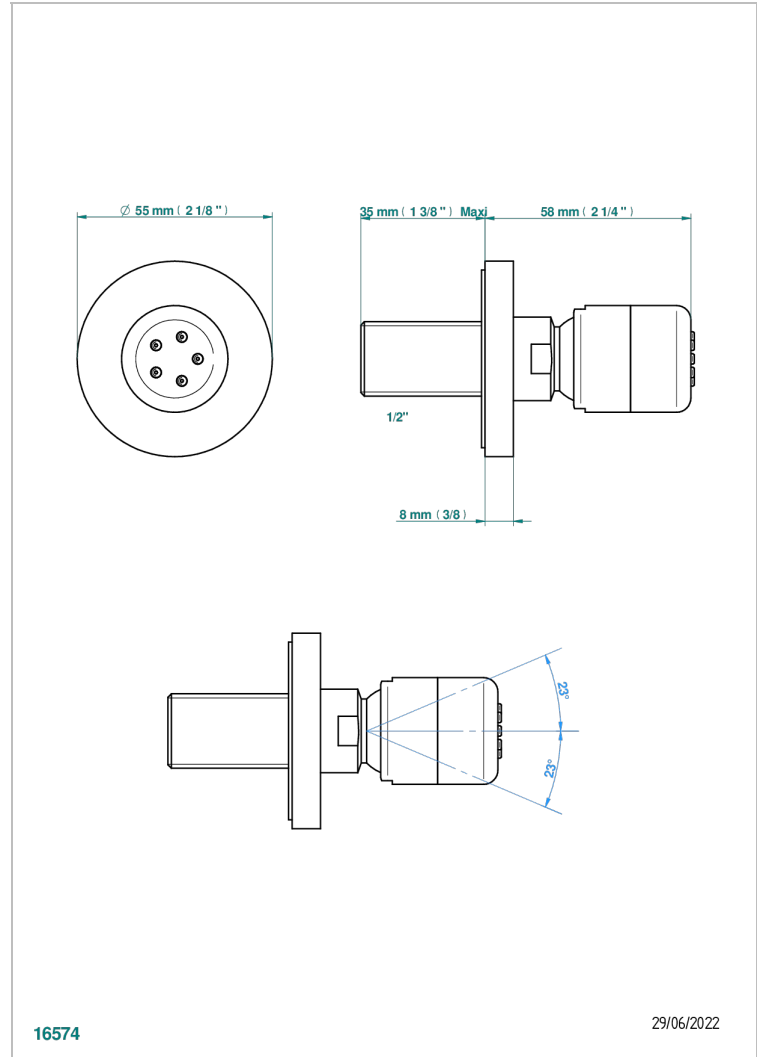

SPIRIT WITH LEVER

G58-290/B

Wall mounted body jet 1/2" with Easyclean system

THG[®]
PARIS

CHARACTERISTIC

- Spirit with lever
- Wall mounted body jet 1/2" with Easyclean system

TECHNICAL SPECS

- Recommandé : 3 bars (max. 5 bars) - Advised : 43,5 psi (max. 72 psi)
- 4 l/min à 3 bars (1.1 gpm at 43.5 psi)