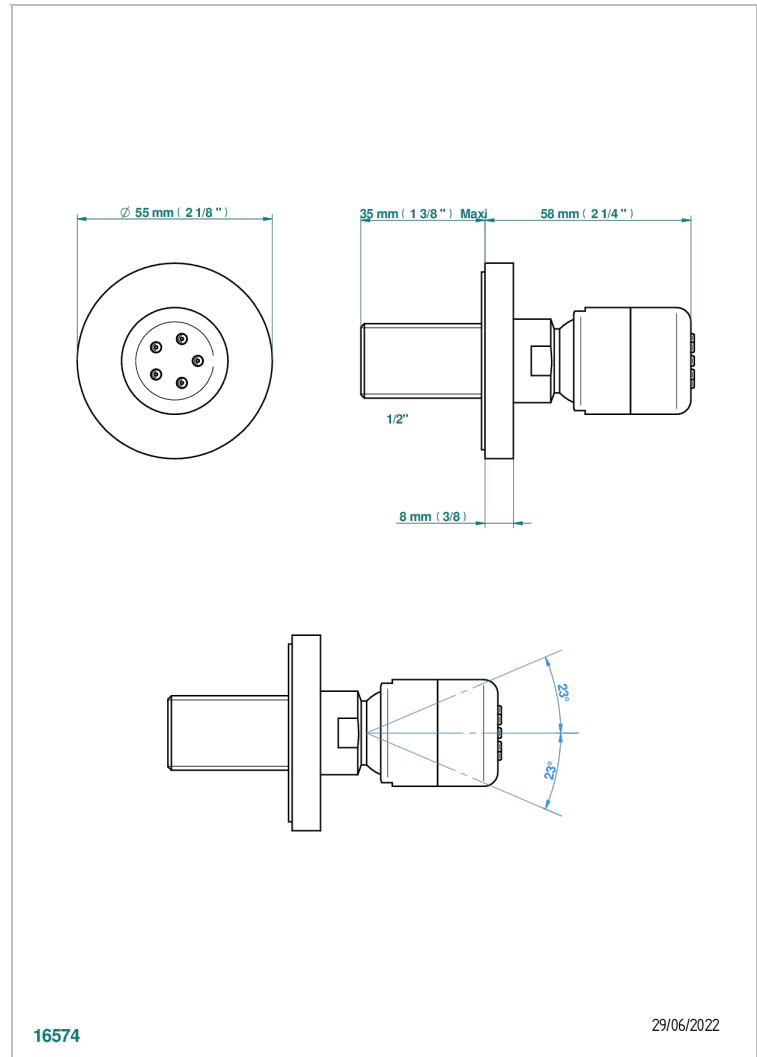

COLLECTION "O"

G4P-290/B

Wall mounted body jet 1/2" with Easyclean system

THG[®]
PARIS

CHARACTERISTIC

- Collection "O"
- Wall mounted body jet 1/2" with Easyclean system

TECHNICAL SPECS

- Recommandé : 3 bars (max. 5 bars) - Advised : 43,5 psi (max. 72 psi)
- 4 l/min à 3 bars (1.1 gpm at 43.5 psi)