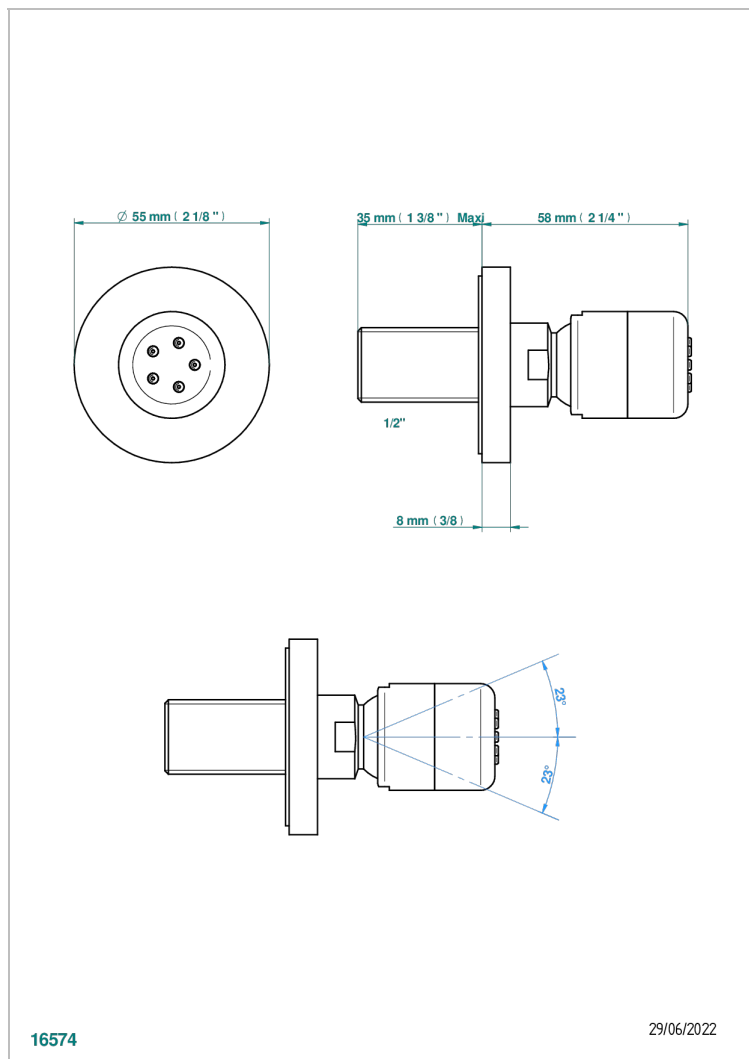

POMME GOLD LUSTER CRYSTAL

A46-290/B

Wall mounted body jet 1/2" with Easyclean system

THG[®]
PARIS

CHARACTERISTIC

- Pomme Gold luster crystal
- Wall mounted body jet 1/2" with Easyclean system

TECHNICAL SPECS

- Recommandé : 3 bars (max. 5 bars) - Advised : 43,5 psi (max. 72 psi)
- 4 l/min à 3 bars (1.1 gpm at 43.5 psi)

AVAILABLE FINITIONS

Antique nickel - H28
Black ceram - D30
Blush PVD - H62
Brass color PVD - H49
Brown bronze color PVD - F33
Gold color PVD - H52