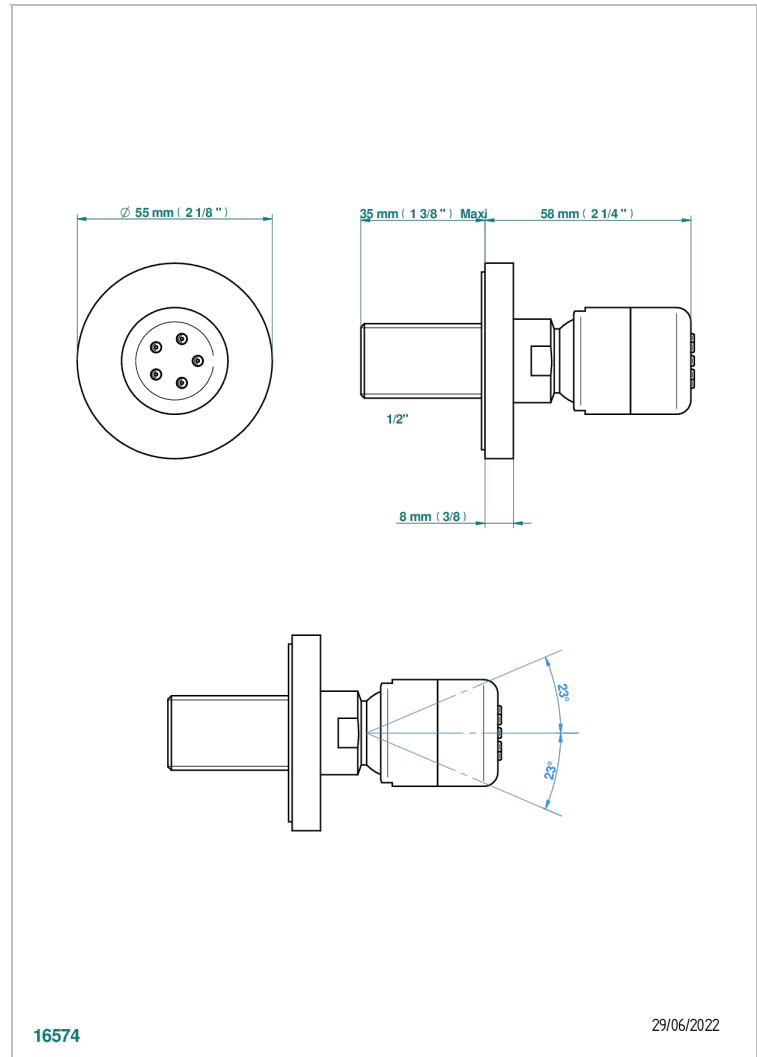

POMME CLEAR SATIN CRYSTAL

A42-290/B

Wall mounted body jet 1/2" with Easyclean system

THG[®]
PARIS

CHARACTERISTIC

- Pomme Clear satin crystal
- Wall mounted body jet 1/2" with Easyclean system

TECHNICAL SPECS

- Recommandé : 3 bars (max. 5 bars) - Advised : 43,5 psi (max. 72 psi)
- 4 l/min à 3 bars (1.1 gpm at 43.5 psi)

AVAILABLE FINITIONS

Antique nickel - H28
Black ceram - D30
Blush PVD - H62
Brass color PVD - H49
Brown bronze color PVD - F33
Gold color PVD - H52