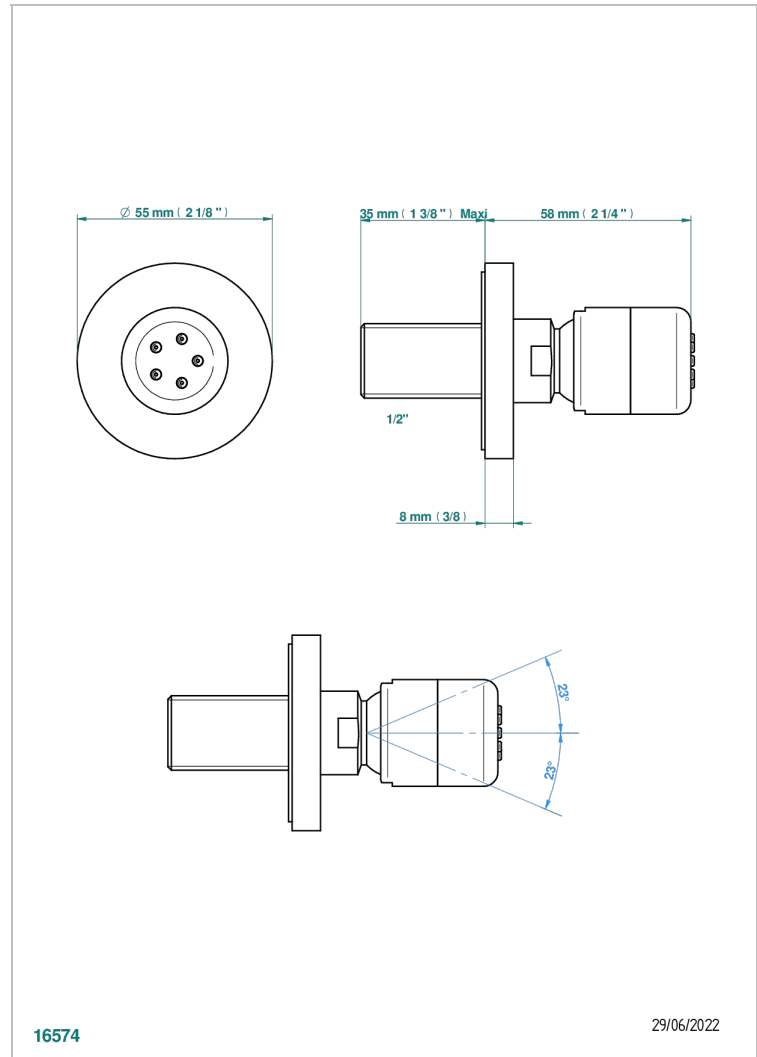

BAMBOU CLEAR CRYSTAL

A35-290/B

Wall mounted body jet 1/2" with Easyclean system

THG[®]
PARIS

CHARACTERISTIC

- BamboU Clear crystal
- Wall mounted body jet 1/2" with Easyclean system

TECHNICAL SPECS

- Recommandé : 3 bars (max. 5 bars) - Advised : 43,5 psi (max. 72 psi)
- 4 l/min à 3 bars (1.1 gpm at 43.5 psi)