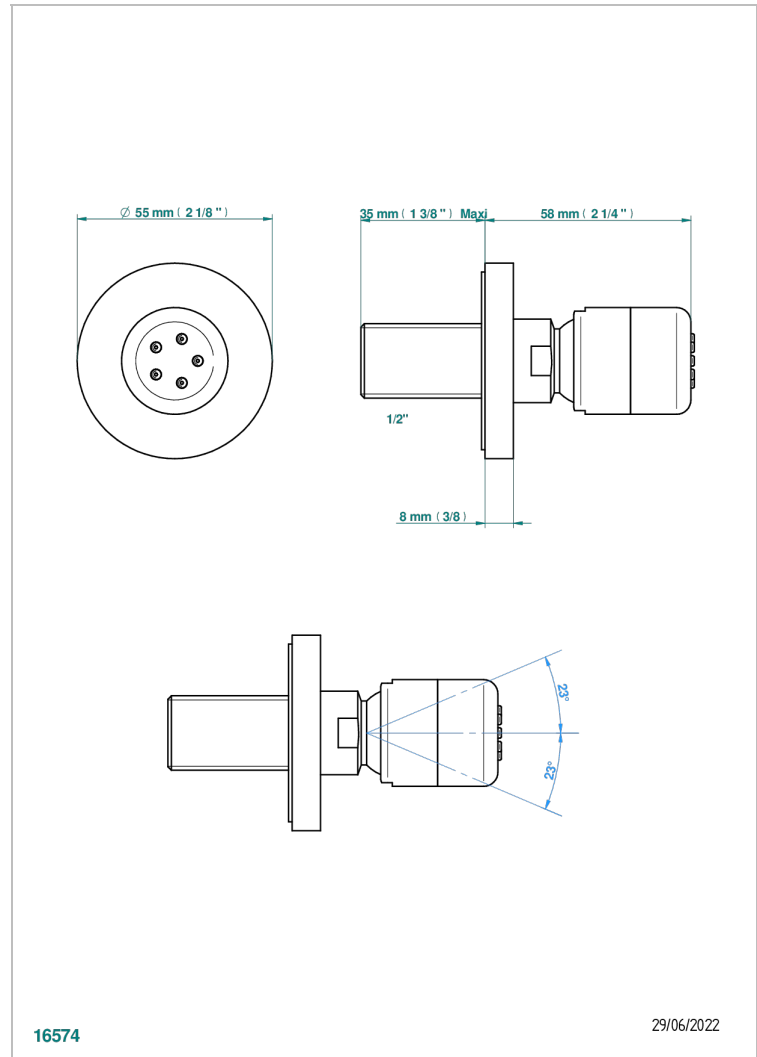

BAMBOU AMBER CRYSTAL

A34-290/B

Wall mounted body jet 1/2" with Easyclean system

THG[®]
PARIS

CHARACTERISTIC

- BamboU Amber crystal
- Wall mounted body jet 1/2" with Easyclean system

TECHNICAL SPECS

- Recommandé : 3 bars (max. 5 bars) - Advised : 43,5 psi (max. 72 psi)
- 4 l/min à 3 bars (1.1 gpm at 43.5 psi)