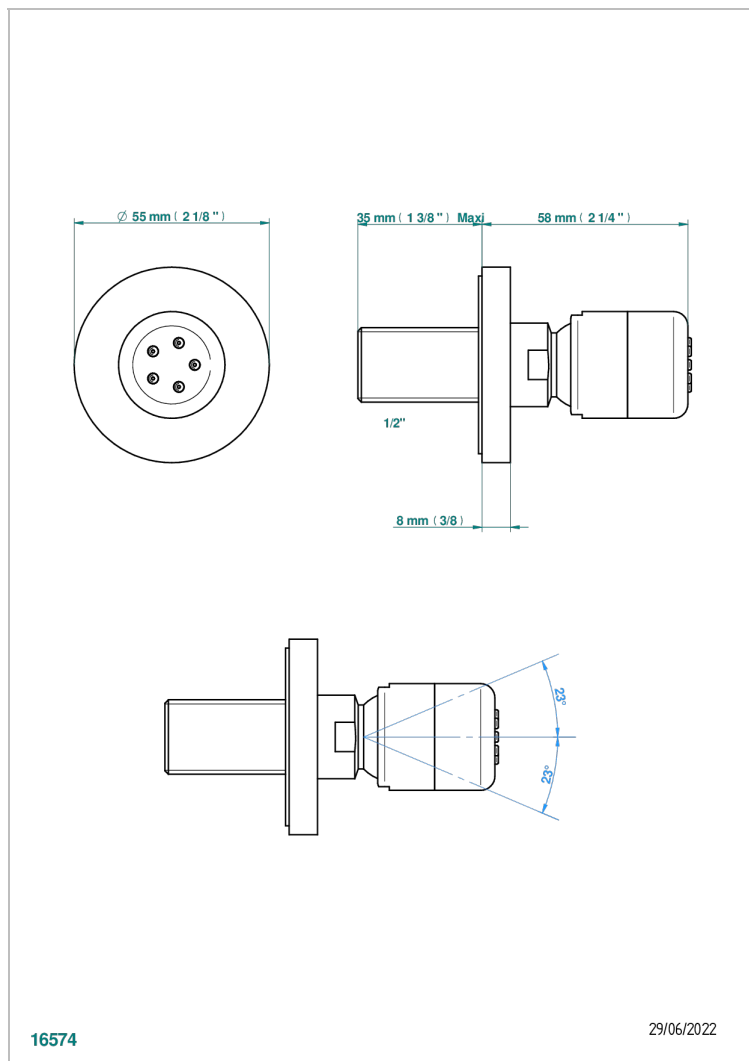

# BAMBOU BLACK CRYSTAL

A33-290/B

Wall mounted body jet 1/2" with Easyclean system

THG<sup>®</sup>  
PARIS

## CHARACTERISTIC

- BamboU Black crystal
- Wall mounted body jet 1/2" with Easyclean system