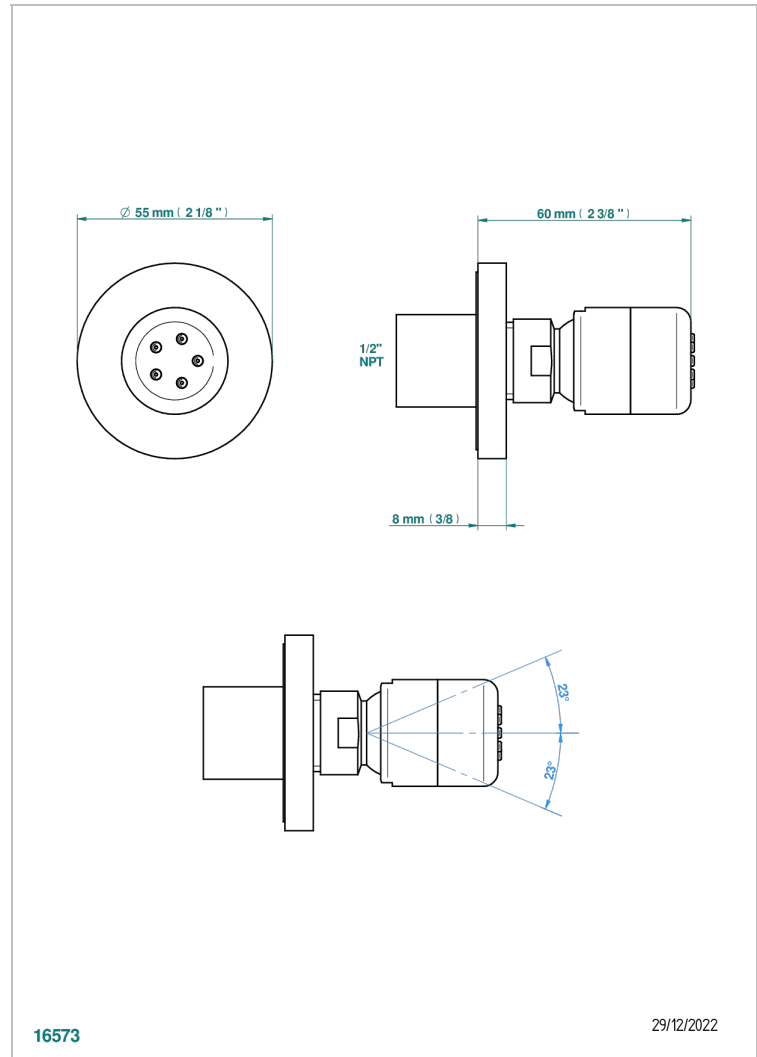

LE 11 WITH LEVER HANDLES

U2B-290/BUS

Body spray 1/2" with Easyclean system

16573

29/12/2022

CHARACTERISTIC

- Le 11 with lever handles
- Body spray 1/2" with Easyclean system

AVAILABLE FINITIONS