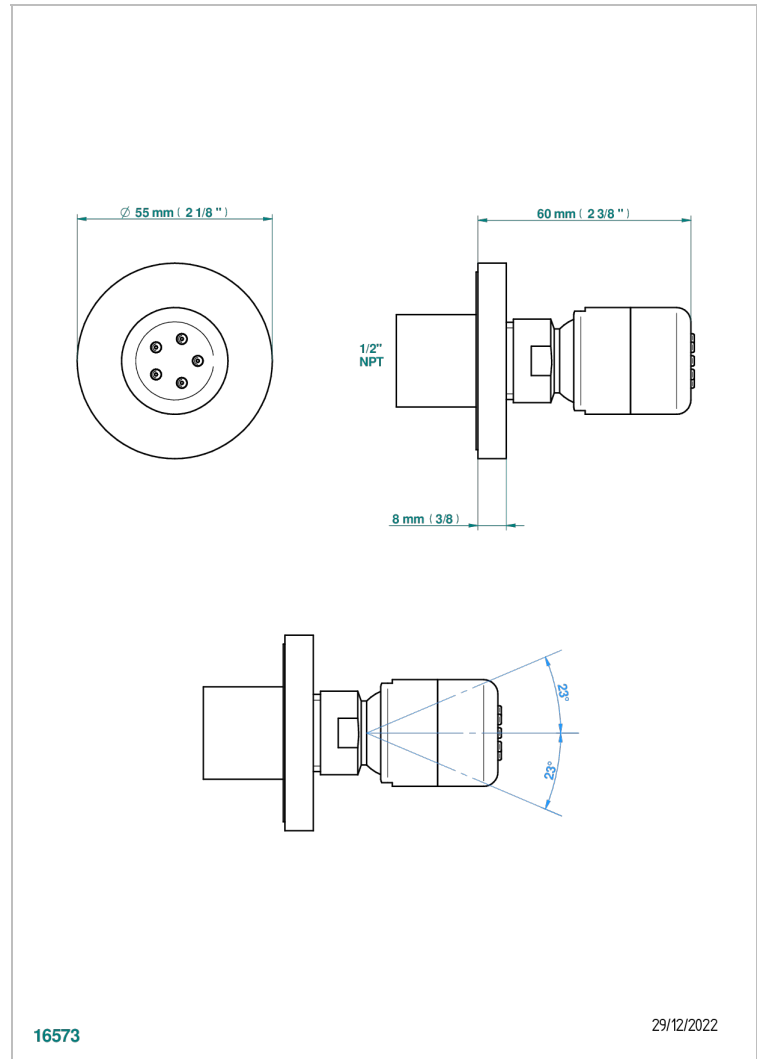

LE 11

U2A-290/BUS

Body spray 1/2" with Easyclean system

16573

29/12/2022

CHARACTERISTIC

- Le 11
- Body spray 1/2" with Easyclean system

AVAILABLE FINITIONS