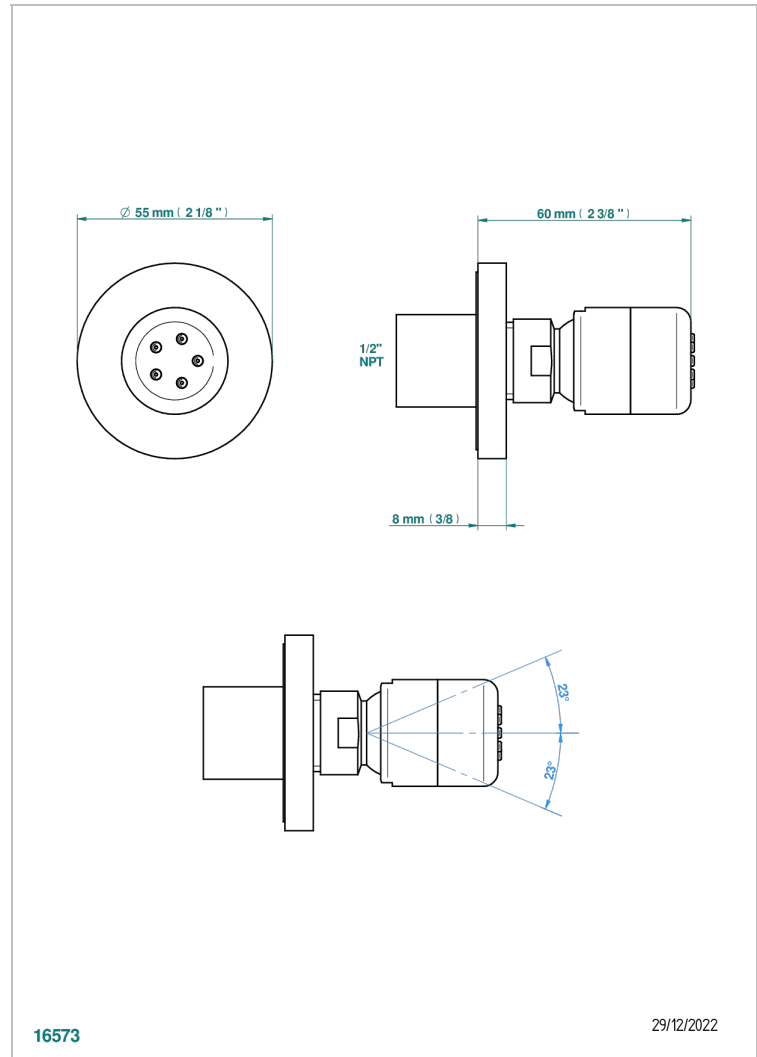

SPIRIT

G69-290/BUS

Body spray 1/2" with Easyclean system

CHARACTERISTIC

- Spirit
- Body spray 1/2" with Easyclean system

AVAILABLE FINITIONS

Black ceram - D30
Blush PVD - H62
Brass color PVD - H49
Brown bronze color PVD - F33
Chrome polished - A02
Chrome polished / gold polished - G02