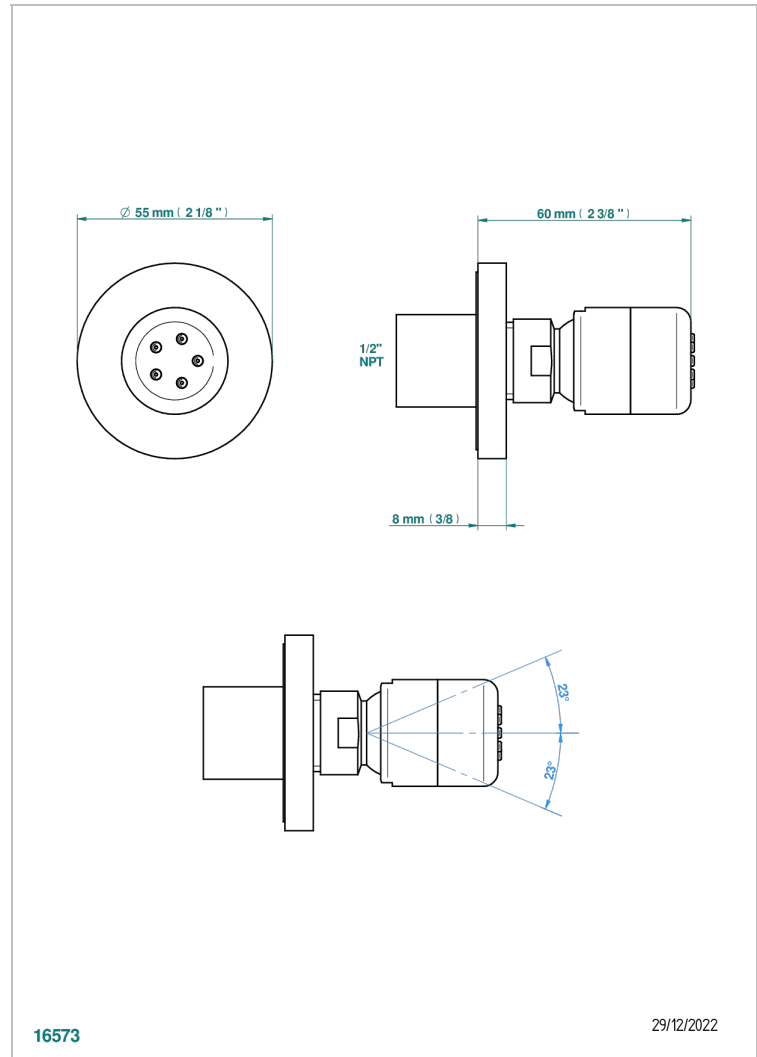

SPIRIT WITH LEVER HANDLES

G58-290/BUS

Body spray 1/2" with Easyclean system

CHARACTERISTIC

- Spirit with lever handles
- Body spray 1/2" with Easyclean system

AVAILABLE FINITIONS

Black ceram - D30
Blush PVD - H62
Brass color PVD - H49
Brown bronze color PVD - F33
Chrome polished - A02
Chrome polished / gold polished - G02