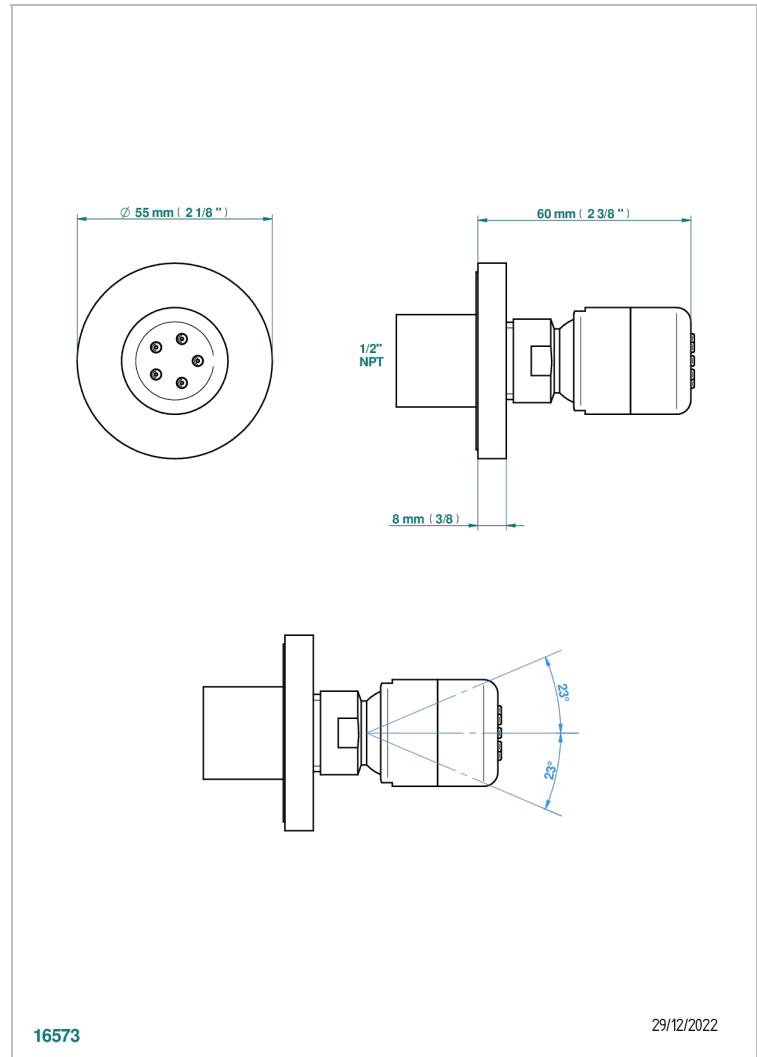

COLLECTION "O"

G4P-290/BUS

Body spray 1/2" with Easyclean system

CHARACTERISTIC

- Collection "O"
- Body spray 1/2" with Easyclean system

AVAILABLE FINITIONS

Black ceram - D30
Blush PVD - H62
Brass color PVD - H49
Brown bronze color PVD - F33
Chrome polished - A02
Chrome polished / gold polished - G02