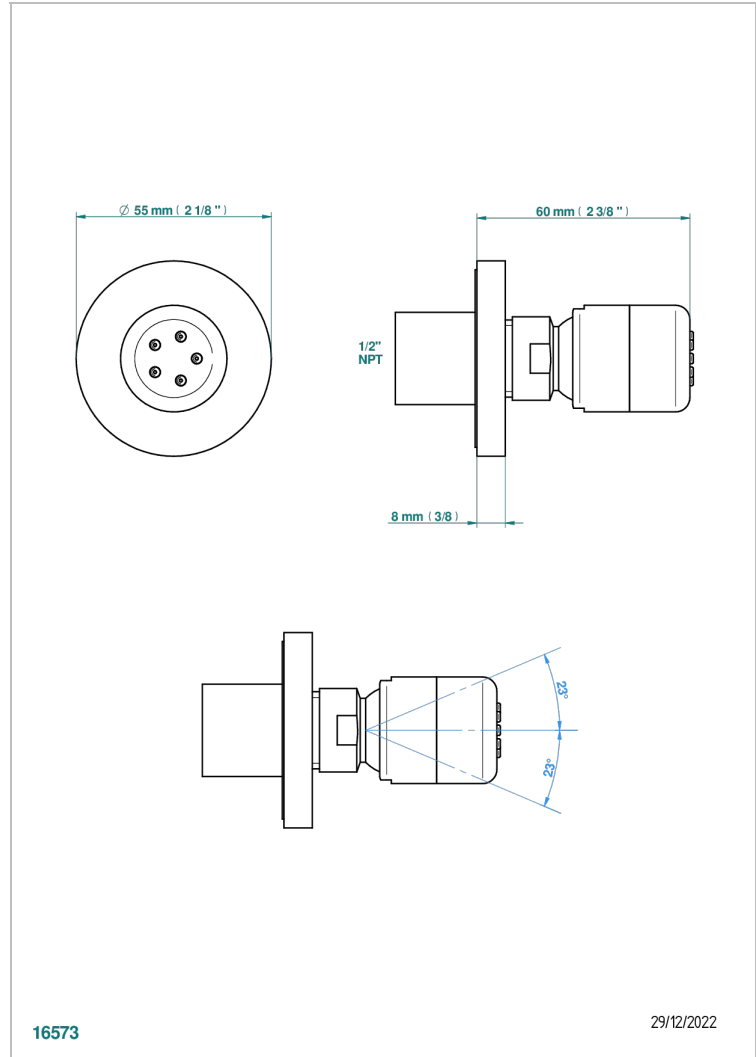

# MONTAIGNE VENUS WHITE MARBLE WITH LEVER HANDLES

G3W-290/BUS

Body spray 1/2" with Easyclean system

16573

29/12/2022

## CHARACTERISTIC

- Montaigne Vénus white marble with lever handles
- Body spray 1/2" with Easyclean system