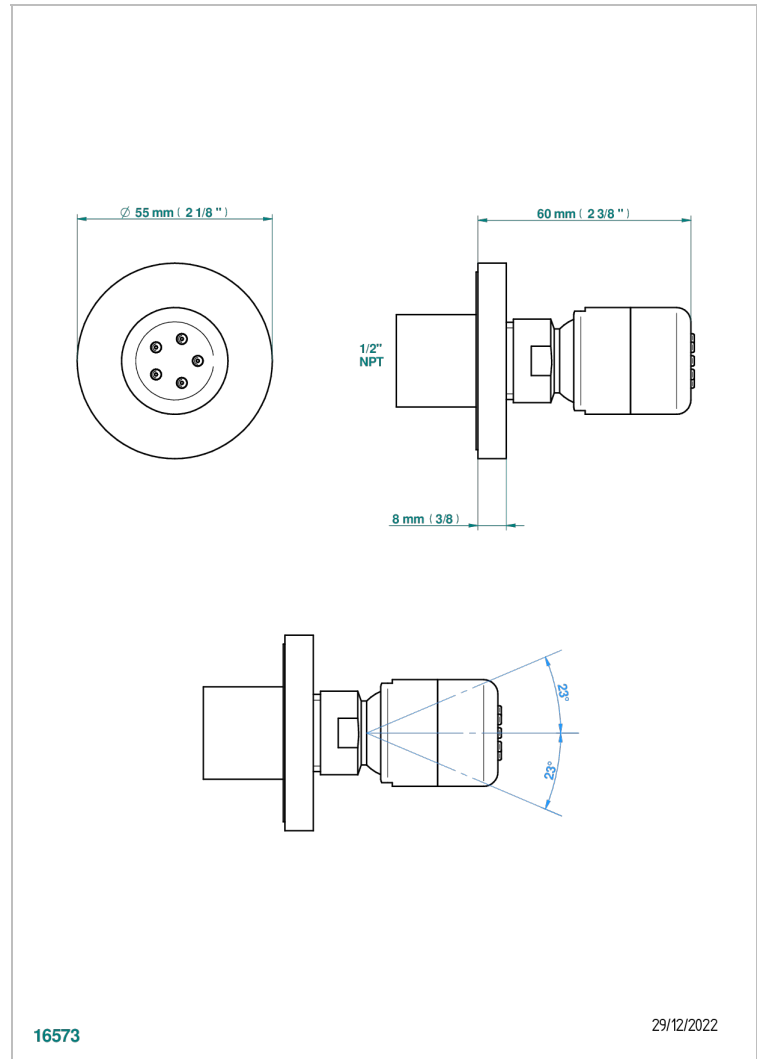

# MONTAIGNE VENUS WHITE MARBLE

G3V-290/BUS

Body spray 1/2" with Easyclean system

THG<sup>®</sup>  
PARIS

## CHARACTERISTIC

- Montaigne Vénus white marble
- Body spray 1/2" with Easyclean system