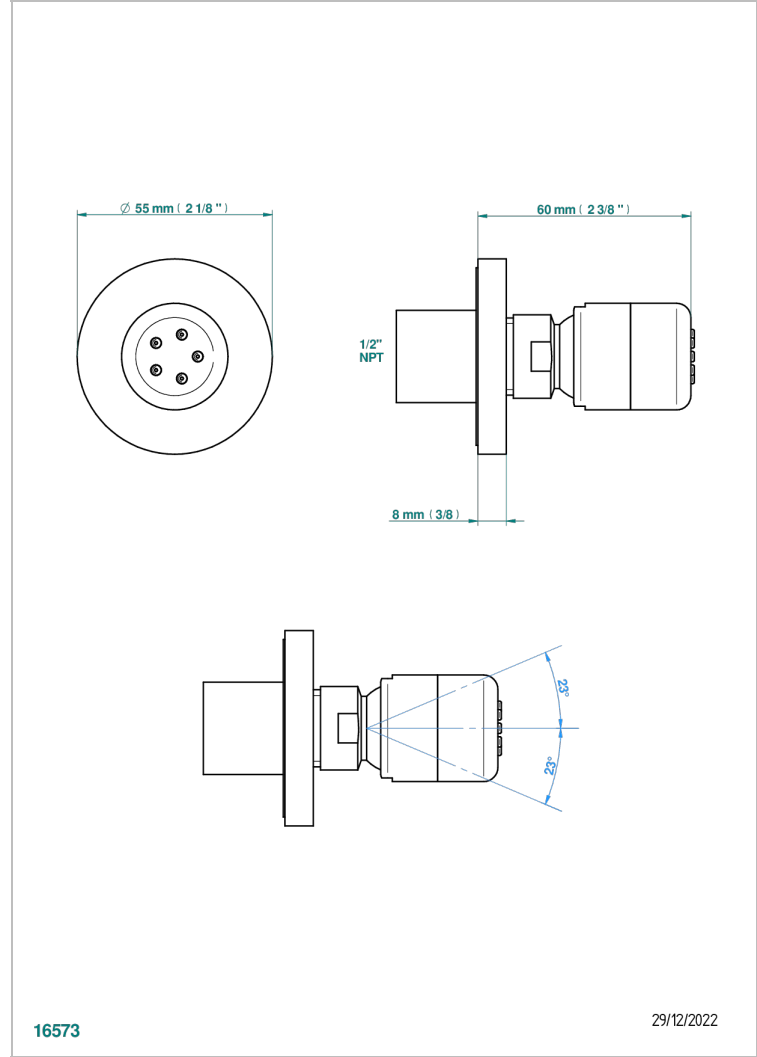

MONTAIGNE LEONARDO GREY MARBLE WITH LEVER HANDLES

G3U-290/BUS

Body spray 1/2" with Easyclean system

16573

29/12/2022

CHARACTERISTIC

- Montaigne Leonardo Grey marble with lever handles
- Body spray 1/2" with Easyclean system