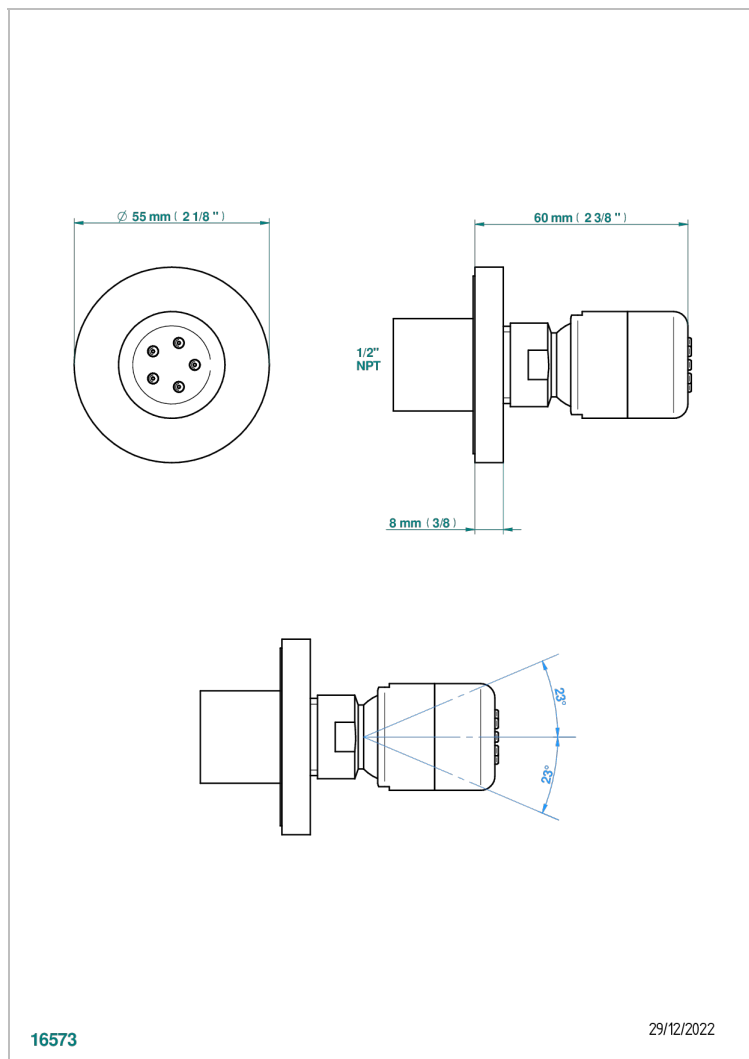

# POMME GOLD LUSTER CRYSTAL

A46-290/BUS

Body spray 1/2" with Easyclean system

THG<sup>®</sup>  
PARIS

## CHARACTERISTIC

- Pomme Gold luster crystal
- Body spray 1/2" with Easyclean system