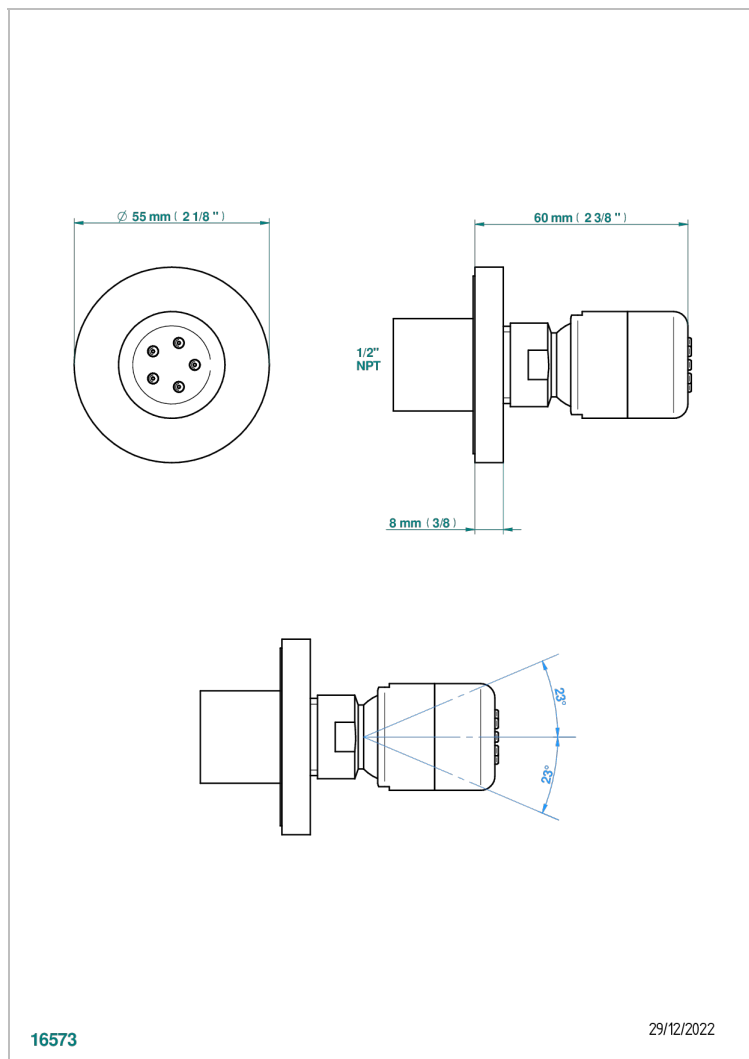

# POMME CLEAR SATINY CRYSTAL

A42-290/BUS

Body spray 1/2" with Easyclean system

THG<sup>®</sup>  
PARIS

## CHARACTERISTIC

- Pomme Clear satiny crystal
- Body spray 1/2" with Easyclean system