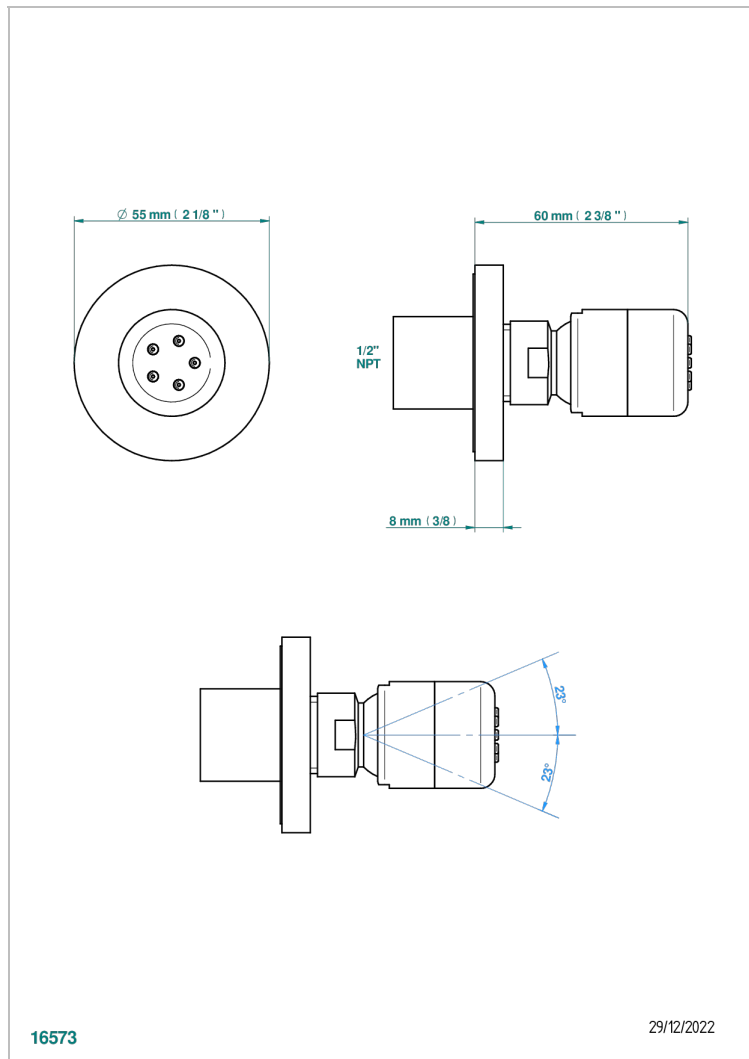

BAMBOU CLEAR CRYSTAL

A35-290/BUS

Body spray 1/2" with Easyclean system

THG[®]
PARIS

16573

29/12/2022

CHARACTERISTIC

- Bambo Clear crystal
- Body spray 1/2" with Easyclean system