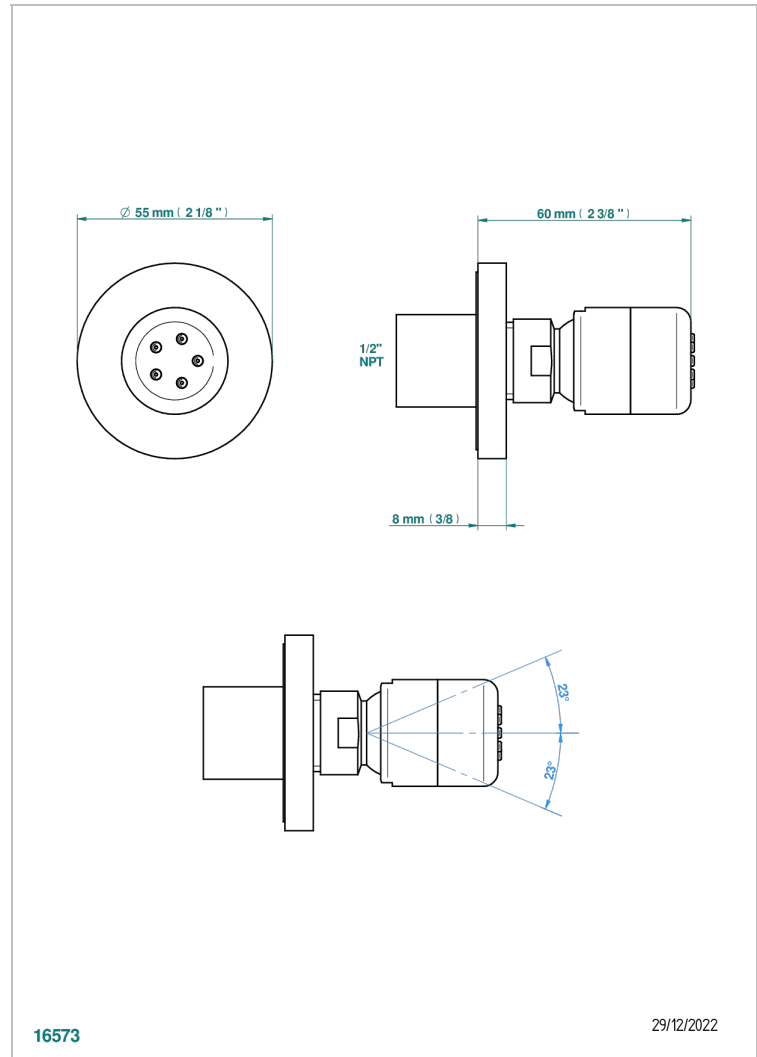

BAMBOU AMBER CRYSTAL

A34-290/BUS

Body spray 1/2" with Easyclean system

THG[®]
PARIS

CHARACTERISTIC

- BamboU Amber crystal
- Body spray 1/2" with Easyclean system

AVAILABLE FINITIONS

Black ceram - D30
Blush PVD - H62
Brass color PVD - H49
Brown bronze color PVD - F33
Chrome polished - A02
Chrome polished / gold polished - G02