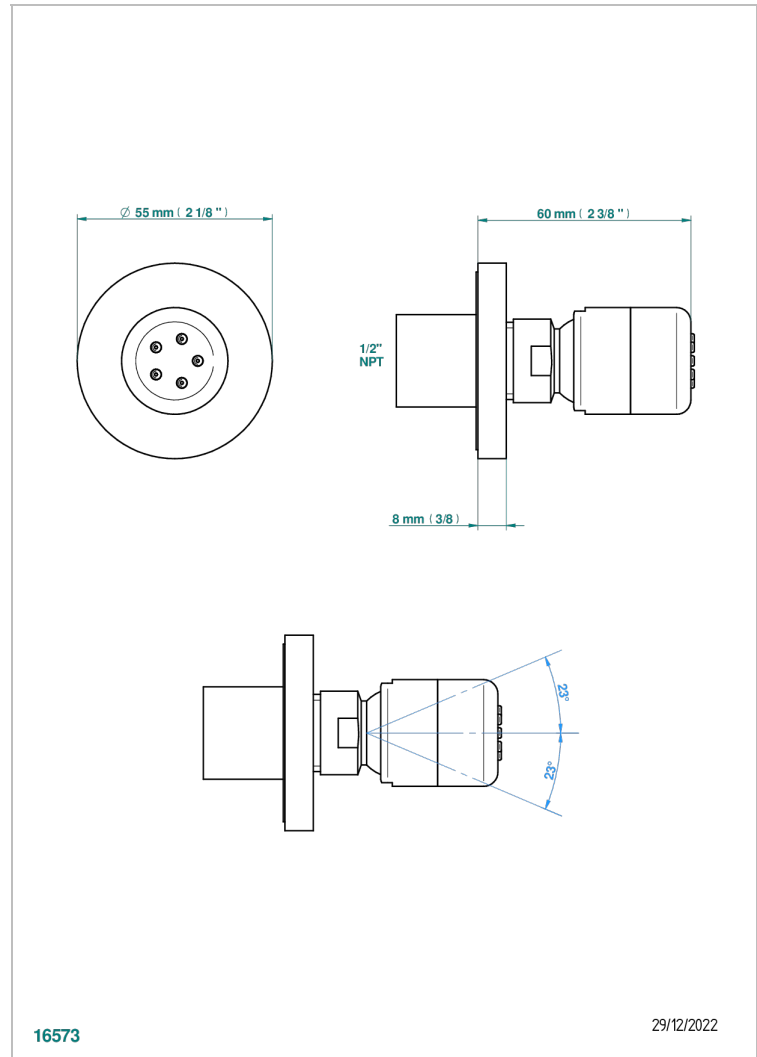

BAMBOU BLACK CRYSTAL

A33-290/BUS

Body spray 1/2" with Easyclean system

THG[®]
PARIS

CHARACTERISTIC

- Bambou Black crystal
- Body spray 1/2" with Easyclean system

AVAILABLE FINITIONS

Black ceram - D30
Blush PVD - H62
Brass color PVD - H49
Brown bronze color PVD - F33
Chrome polished - A02
Chrome polished / gold polished - G02