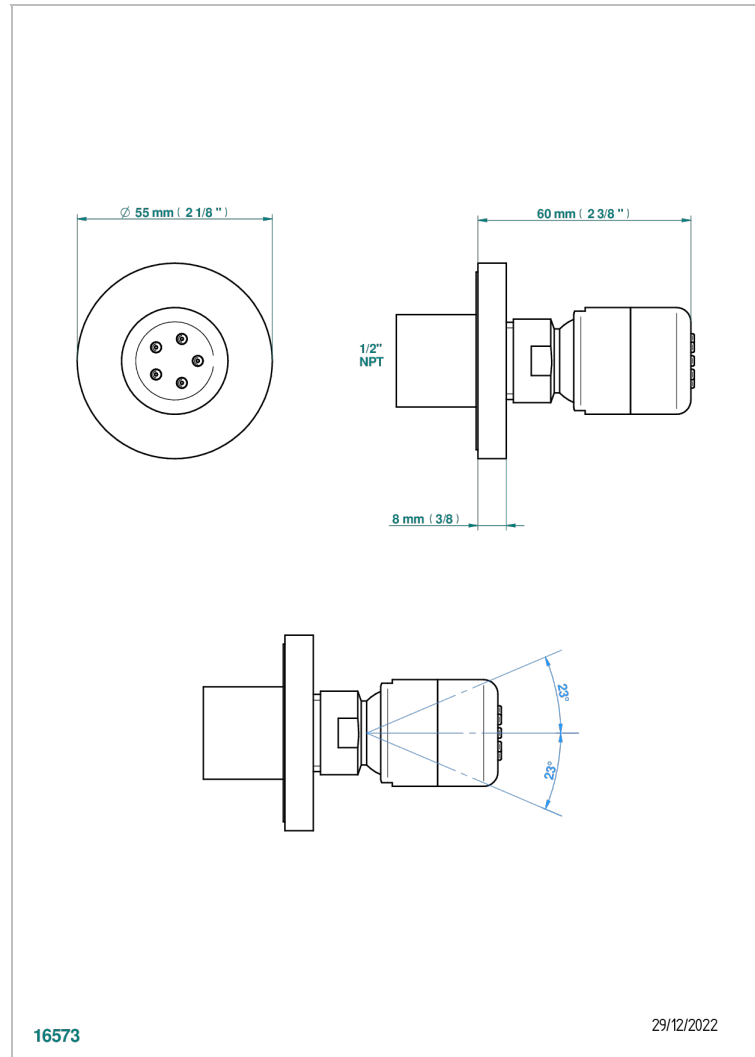

MOSSI CLEAR CRYSTAL

A2N-290/BUS

Body spray 1/2" with Easyclean system

THG[®]
PARIS

CHARACTERISTIC

- Mossi Clear crystal
- Body spray 1/2" with Easyclean system

AVAILABLE FINITIONS

Black ceram - D30
Blush PVD - H62
Brass color PVD - H49
Brown bronze color PVD - F33
Chrome polished - A02
Chrome polished / gold polished - G02