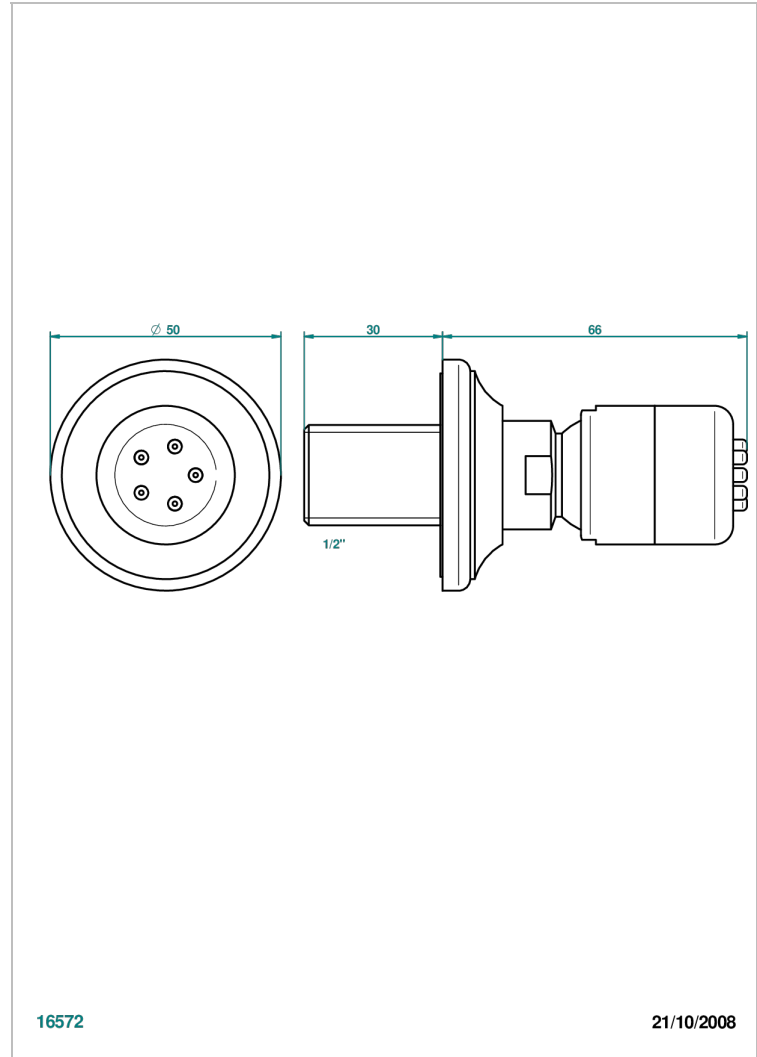

BROADWAY WITH LEVER

A04-290/B

Wall mounted body jet 1/2" with Easyclean system

THG[®]
PARIS

16572

21/10/2008

CHARACTERISTIC

- Broadway with Lever
- Wall mounted body jet 1/2" with Easyclean system

TECHNICAL SPECS

- Recommandé : 3 bars (max. 5 bars) - Advised : 43,5 psi (max. 72 psi)
- 4 l/min à 3 bars (1.1 gpm at 43.5 psi)

AVAILABLE FINITIONS

Antique nickel - H28
Black ceram - D30
Blush PVD - H62
Brass color PVD - H49
Brown bronze color PVD - F33
Gold color PVD - H52