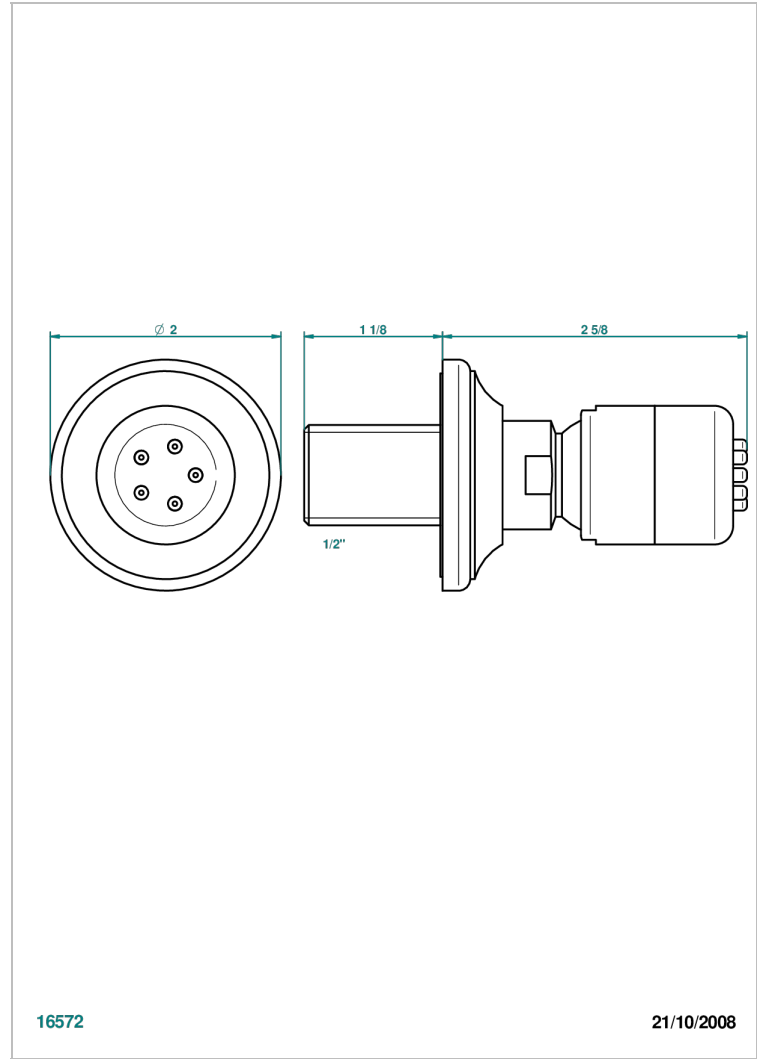

# BROADWAY WITH LEVER

A04-290/B

Wall mounted body jet 1/2" with Easyclean system

THG<sup>®</sup>  
PARIS

16572

21/10/2008

## CHARACTERISTIC

- Broadway with Lever
- Wall mounted body jet 1/2" with Easyclean system