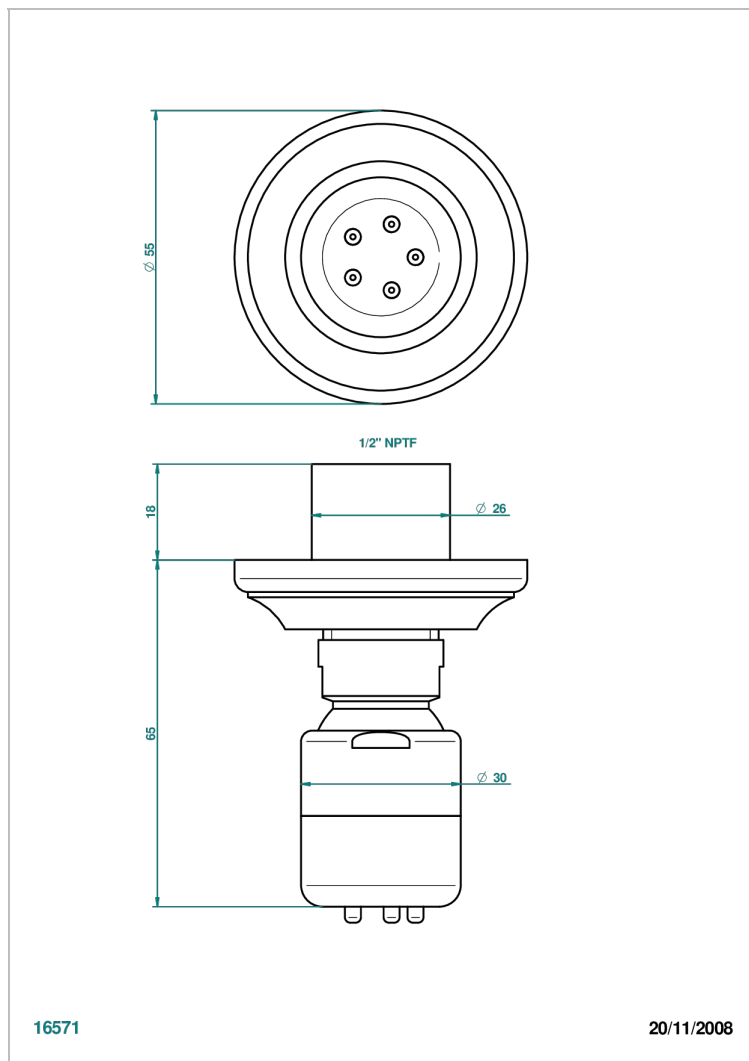

CHARLESTON WITH LEVER HANDLES

G75-290/BUS

Body spray 1/2" with Easyclean system

THG[®]
PARIS

16571

20/11/2008

CHARACTERISTIC

- Charleston with lever handles
- Body spray 1/2" with Easyclean system