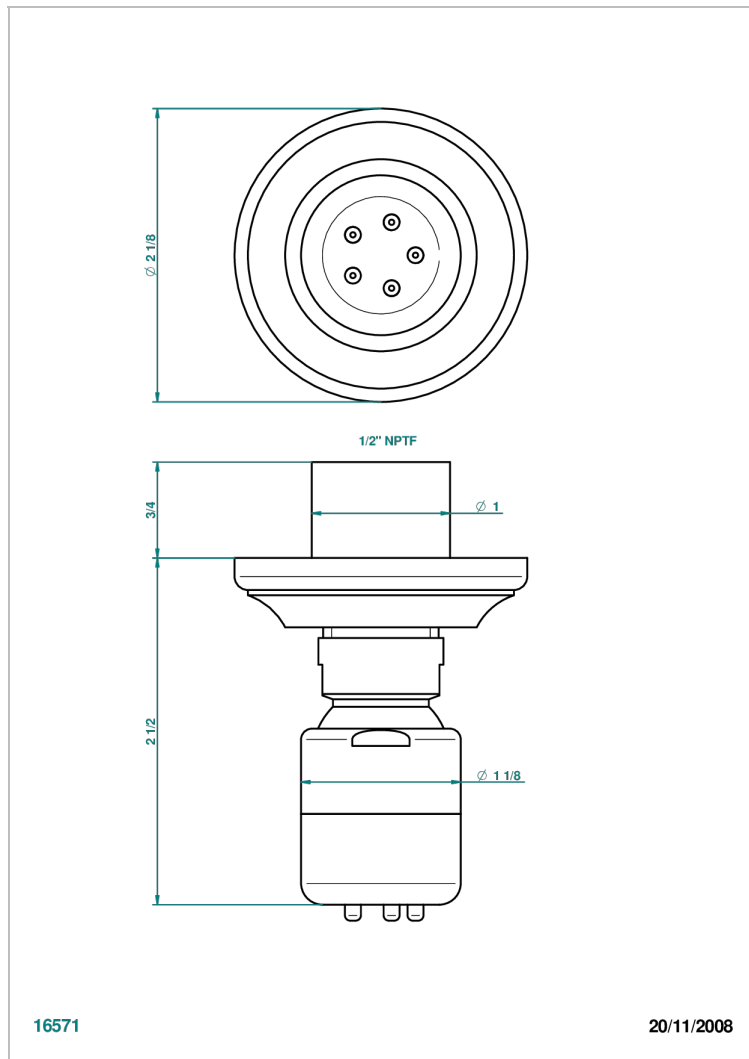

CHARLESTON WITH LEVER HANDLES

G75-290/BUS

Body spray 1/2" with Easyclean system

16571

20/11/2008

CHARACTERISTIC

- Charleston with lever handles
- Body spray 1/2" with Easyclean system

AVAILABLE FINITIONS