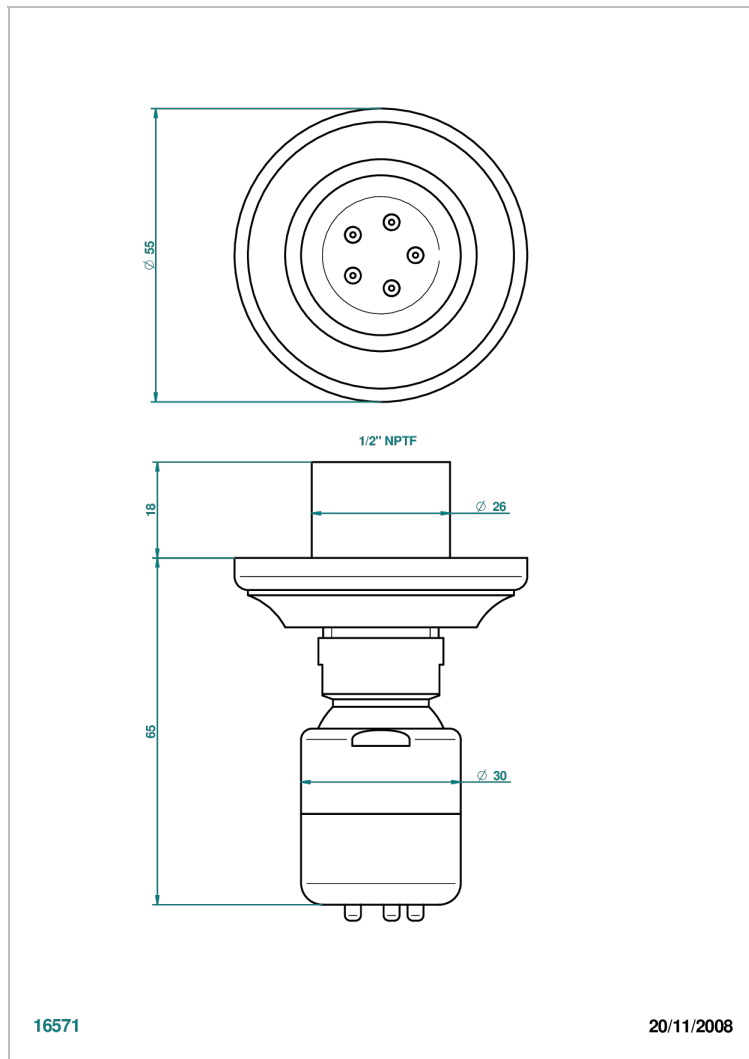

CHARLESTON WITH SMOOTH METAL LEVER HANDLES

G3N-290/BUS

Body spray 1/2" with Easyclean system

CHARACTERISTIC

- Charleston with smooth metal lever handles
- Body spray 1/2" with Easyclean system

AVAILABLE FINITIONS