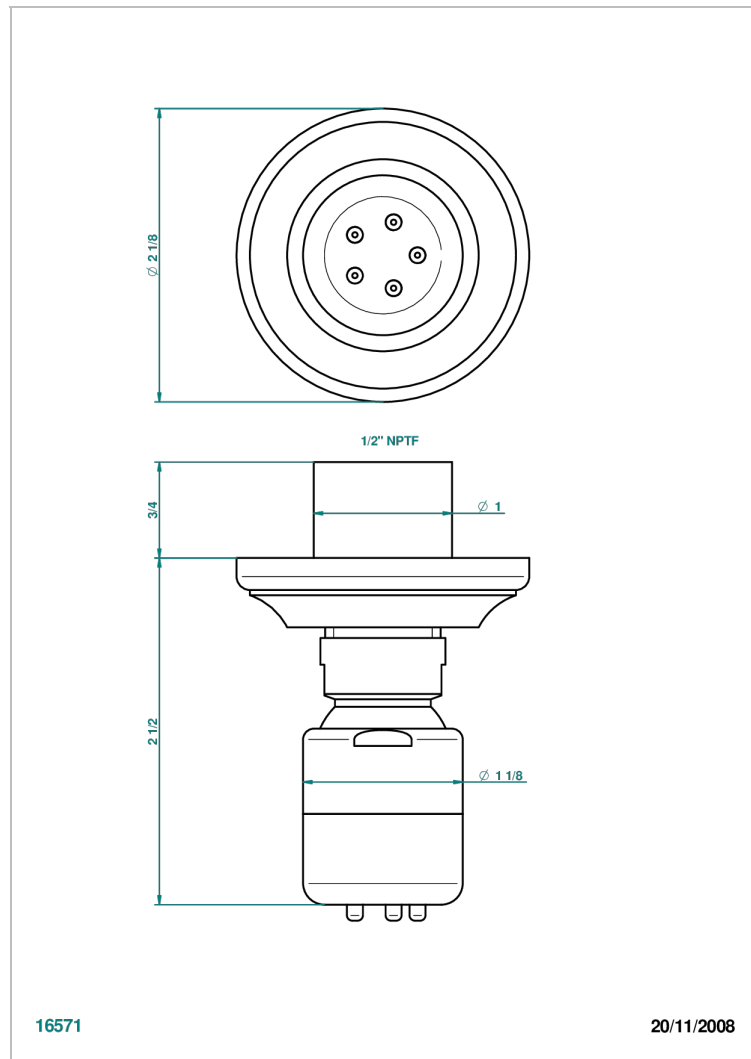

CHARLESTON WITH SMOOTH METAL LEVER HANDLES

G3N-290/BUS

Body spray 1/2" with Easyclean system

CHARACTERISTIC

- Charleston with smooth metal lever handles
- Body spray 1/2" with Easyclean system

AVAILABLE FINITIONS