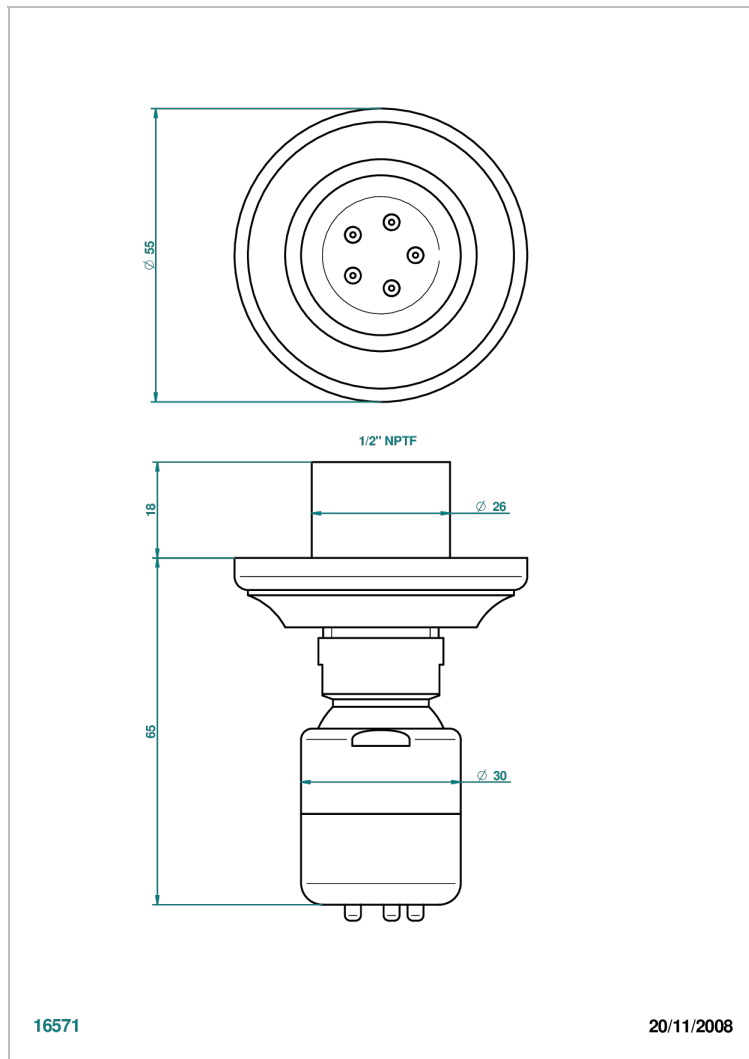

1900 WITH SMOOTH METAL LEVER HANDLES

G3M-290/BUS

Body spray 1/2" with Easyclean system

THG[®]
PARIS

16571

20/11/2008

CHARACTERISTIC

- 1900 with smooth metal lever handles
- Body spray 1/2" with Easyclean system