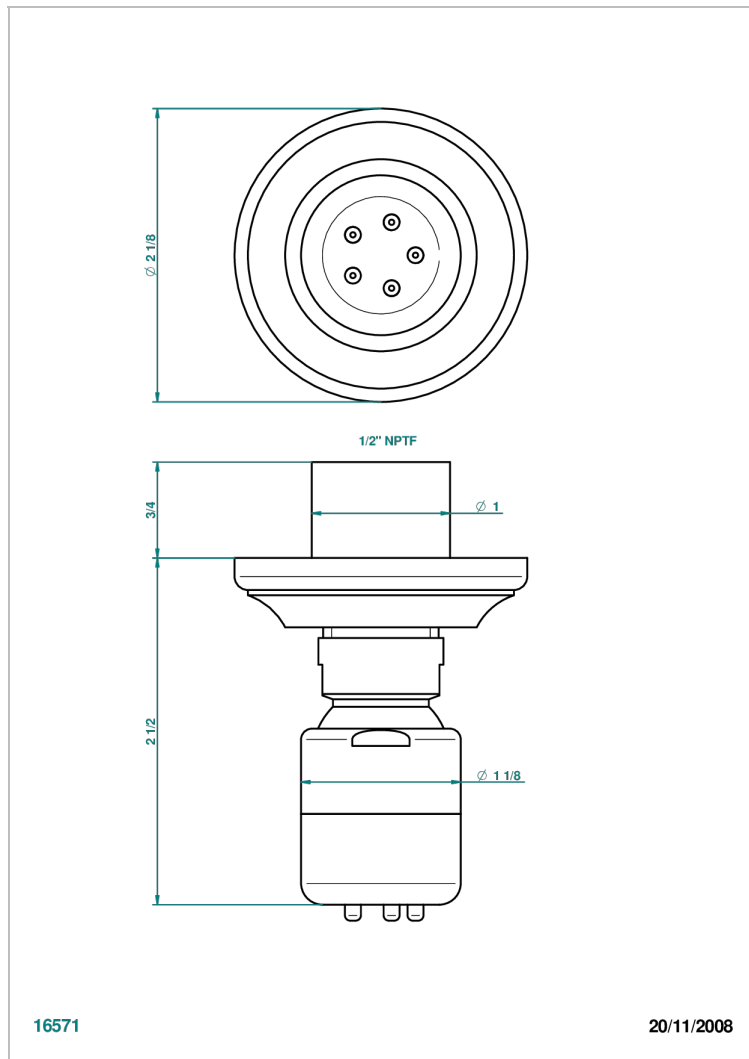

1900 WITH SMOOTH METAL LEVER HANDLES

G3M-290/BUS

Body spray 1/2" with Easyclean system

THG[®]
PARIS

CHARACTERISTIC

- 1900 with smooth metal lever handles
- Body spray 1/2" with Easyclean system

AVAILABLE FINITIONS