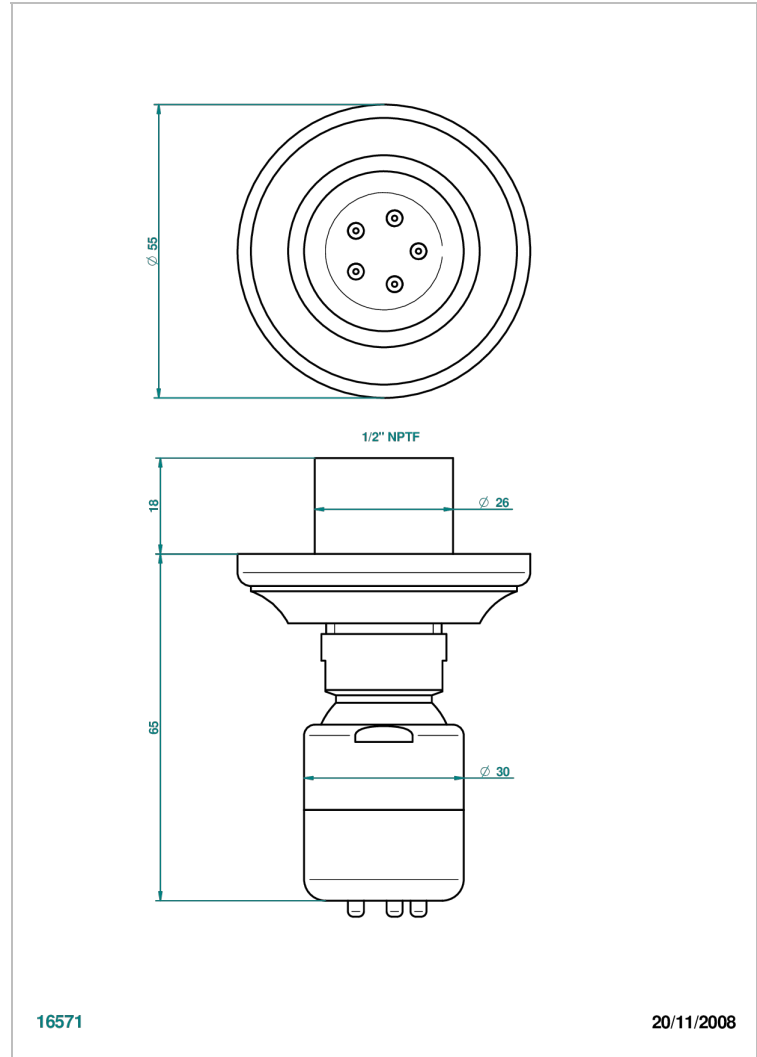

CHARLESTON

G29-290/BUS

Body spray 1/2" with Easyclean system

16571

20/11/2008

CHARACTERISTIC

- Charleston
- Body spray 1/2" with Easyclean system

AVAILABLE FINITIONS