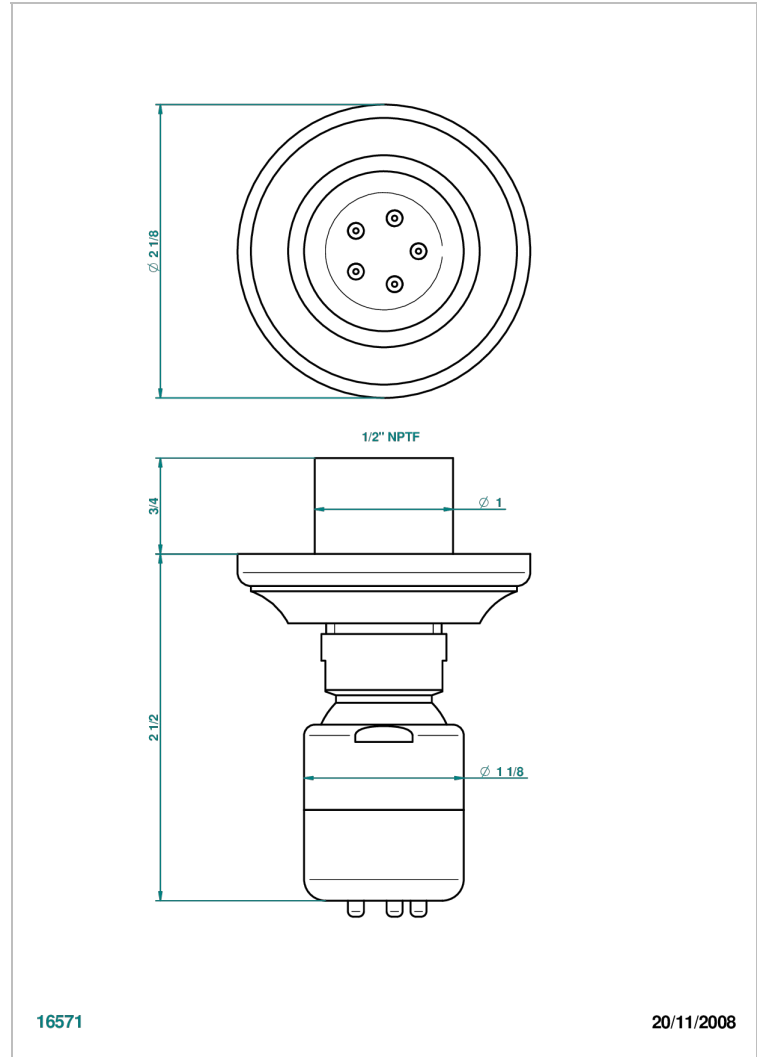

# CHARLESTON

G29-290/BUS

Body spray 1/2" with Easyclean system

## CHARACTERISTIC

- Charleston
- Body spray 1/2" with Easyclean system