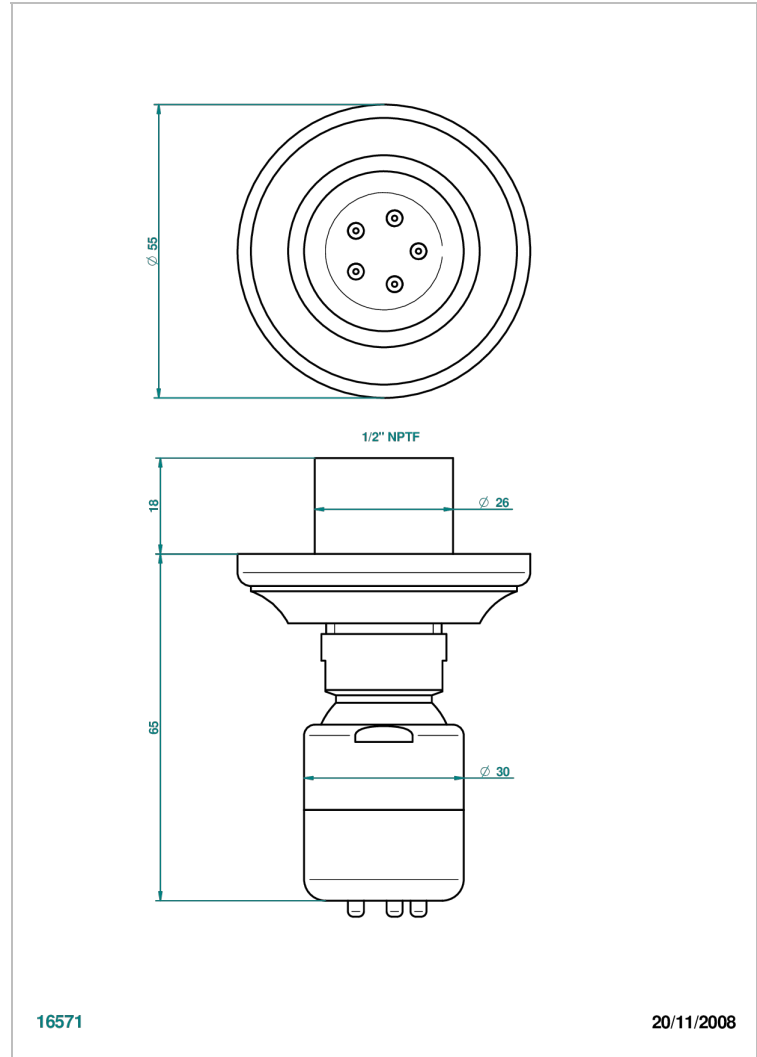

1900 WITH LEVER HANDLES

G28-290/BUS

Body spray 1/2" with Easyclean system

16571

20/11/2008

CHARACTERISTIC

- 1900 with lever handles
- Body spray 1/2" with Easyclean system

AVAILABLE FINITIONS