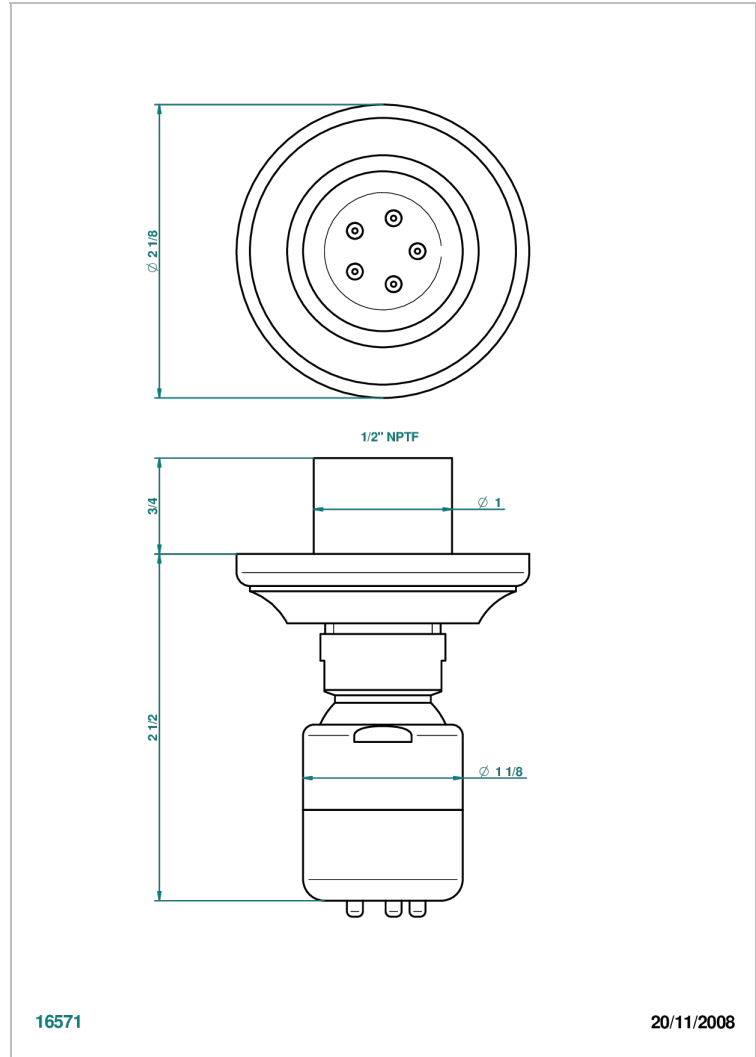

1900 WITH LEVER HANDLES

G28-290/BUS

Body spray 1/2" with Easyclean system

16571

20/11/2008

CHARACTERISTIC

- 1900 with lever handles
- Body spray 1/2" with Easyclean system

AVAILABLE FINITIONS