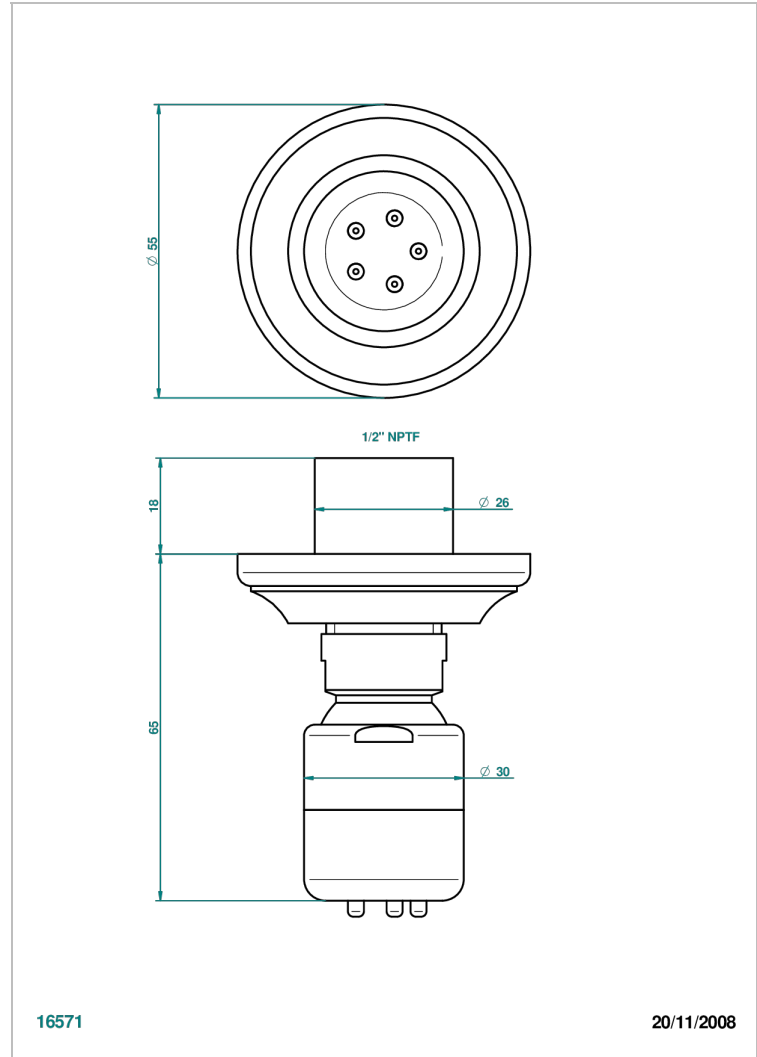

# 1900

G25-290/BUS

Body spray 1/2" with Easyclean system

16571

20/11/2008

## CHARACTERISTIC

- 1900
- Body spray 1/2" with Easyclean system