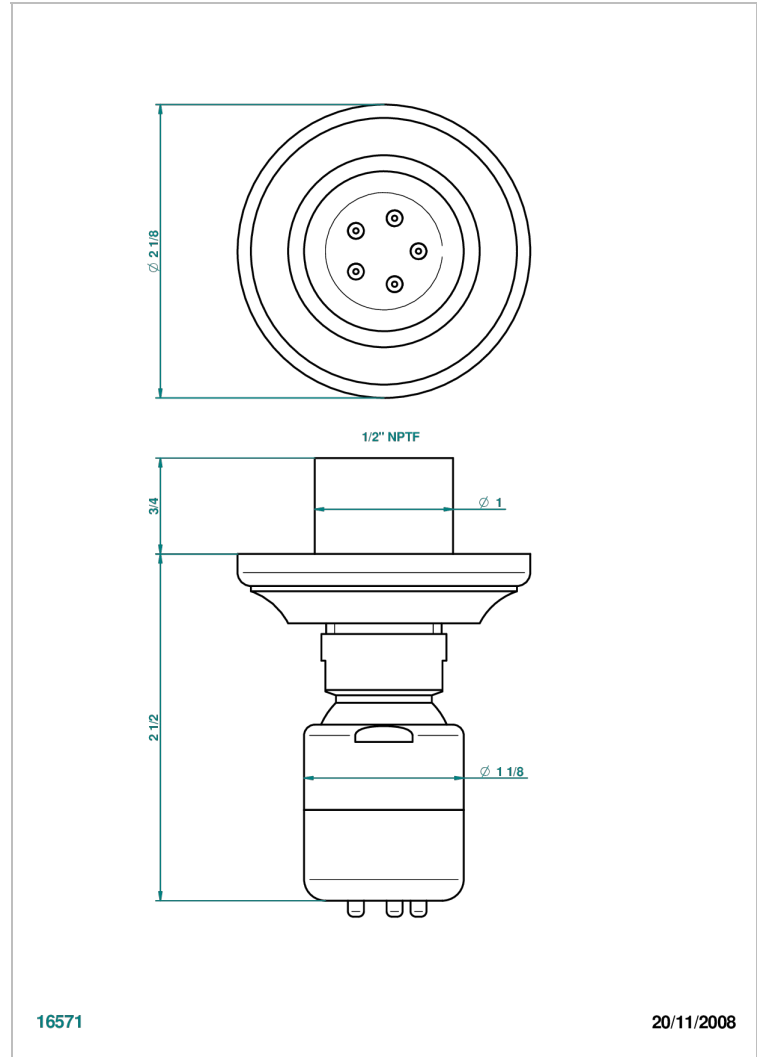

1900

G25-290/BUS

Body spray 1/2" with Easyclean system

CHARACTERISTIC

- 1900
- Body spray 1/2" with Easyclean system

AVAILABLE FINITIONS

Black ceram - D30
Blush PVD - H62
Brass color PVD - H49
Brown bronze color PVD - F33
Chrome polished - A02
Chrome polished / gold polished - G02