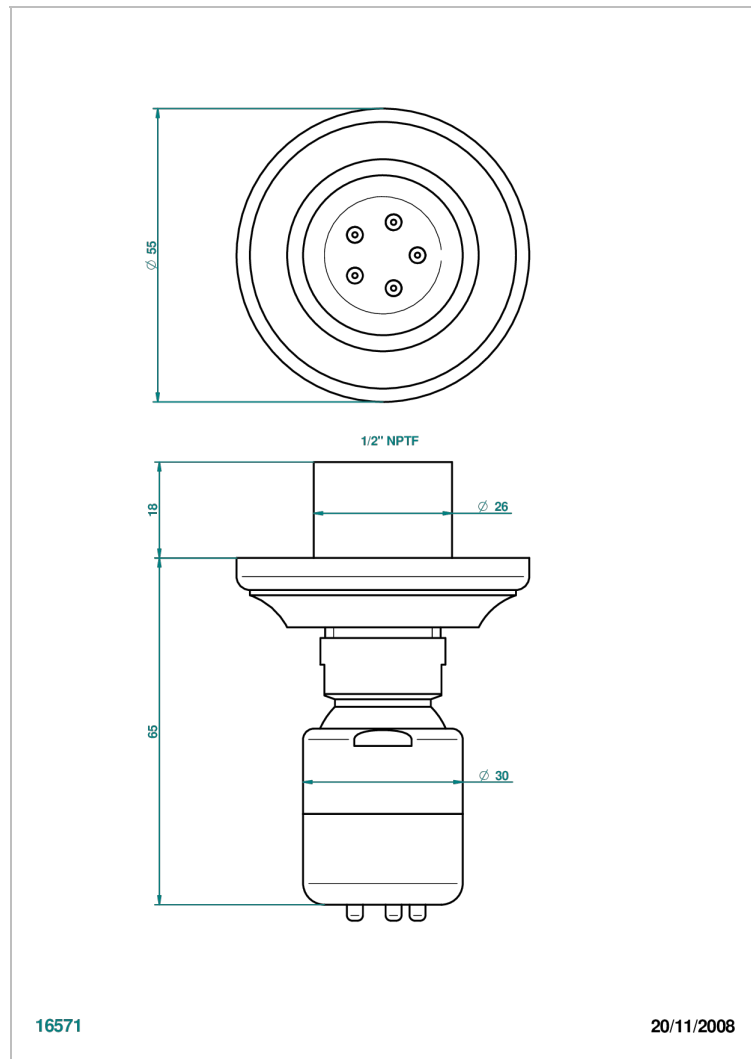

BROADWAY WITH WHITE PORCELAIN LEVER HANDLES

A04-290/BUS

Body spray 1/2" with Easyclean system

16571

20/11/2008

CHARACTERISTIC

- Broadway with white porcelain lever handles
- Body spray 1/2" with Easyclean system