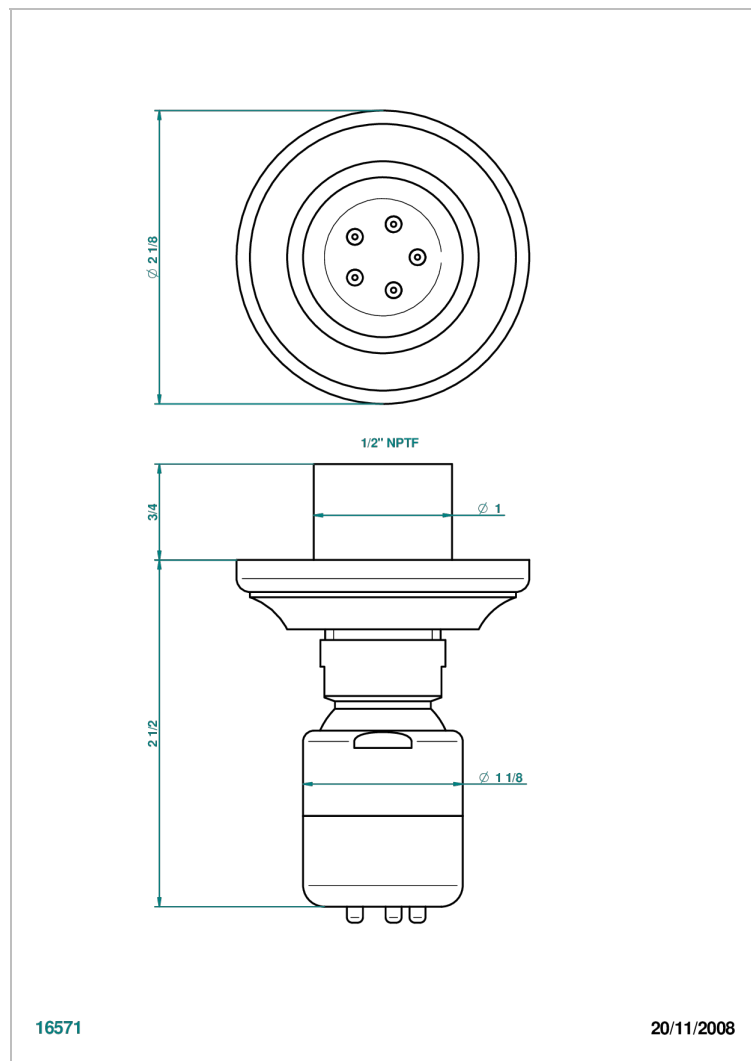

BROADWAY WITH WHITE PORCELAIN LEVER HANDLES

A04-290/BUS

Body spray 1/2" with Easyclean system

16571

20/11/2008

CHARACTERISTIC

- Broadway with white porcelain lever handles
- Body spray 1/2" with Easyclean system