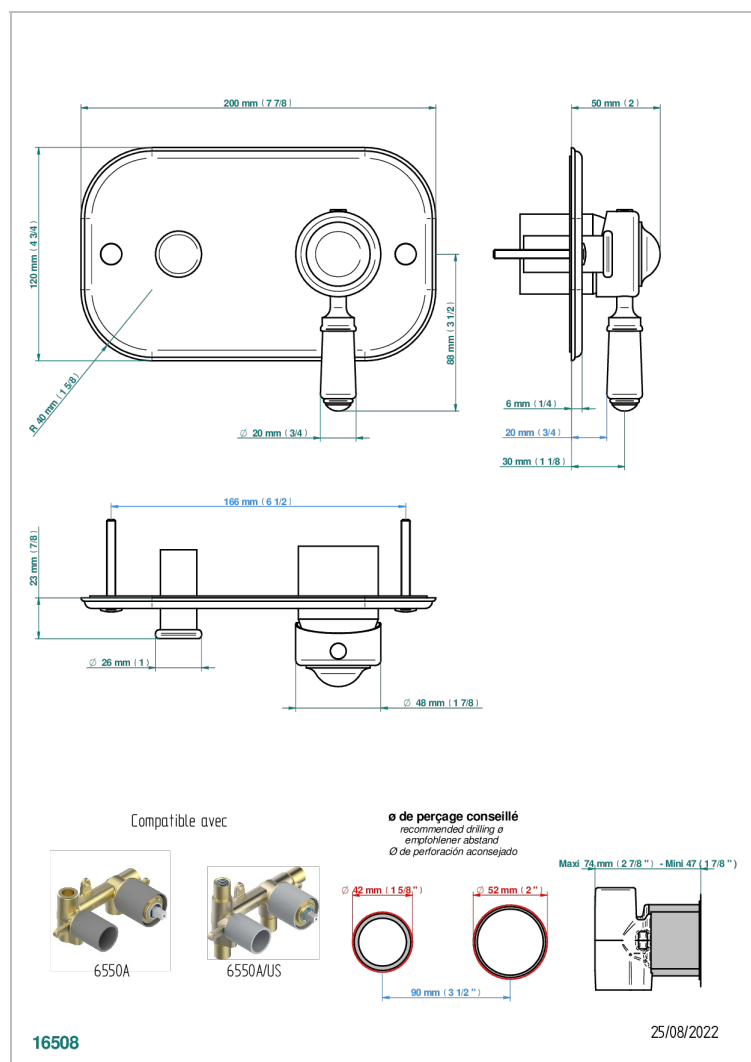

# CHARLESTON WITH LEVER HANDLES

G75-6550B

Trim only for wall shower mixer with diverter

## CHARACTERISTIC

- Charleston with lever handles
- Trim only for wall shower mixer with diverter