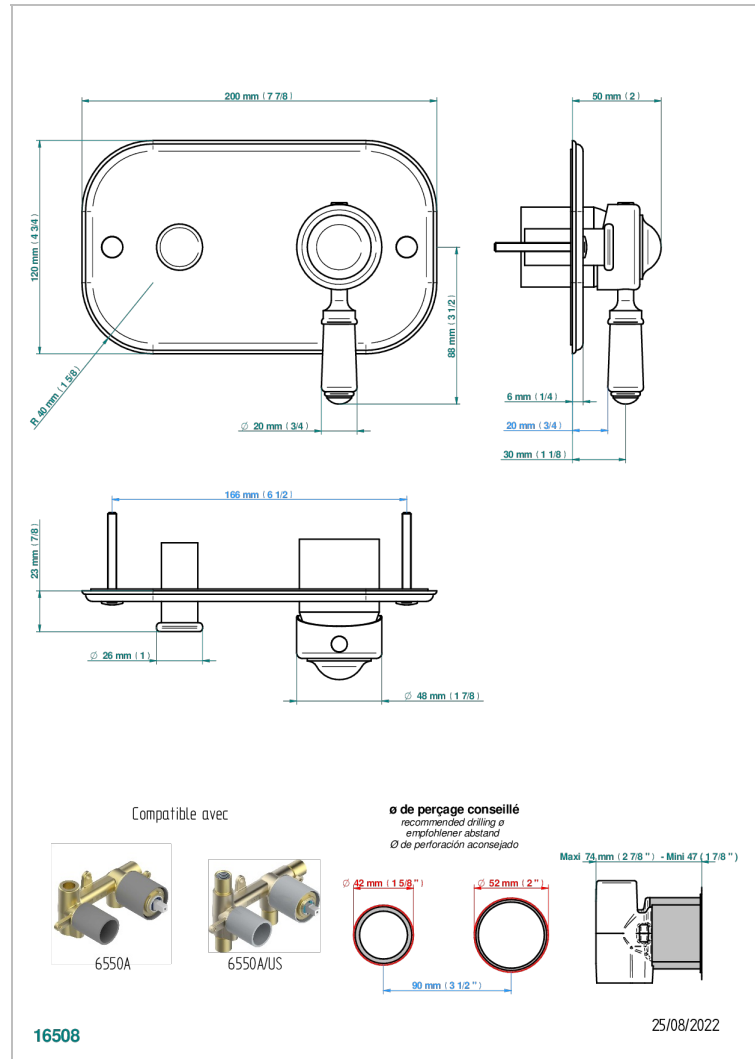

1900 WITH LEVER HANDLES

G28-6550B

Trim only for wall shower mixer with diverter

CHARACTERISTIC

- 1900 with lever handles
- Trim only for wall shower mixer with diverter

AVAILABLE FINITIONS

Black ceram - D30
Blush PVD - H62
Brass color PVD - H49
Brown bronze color PVD - F33
Chrome polished - A02
Chrome polished / gold polished - G02