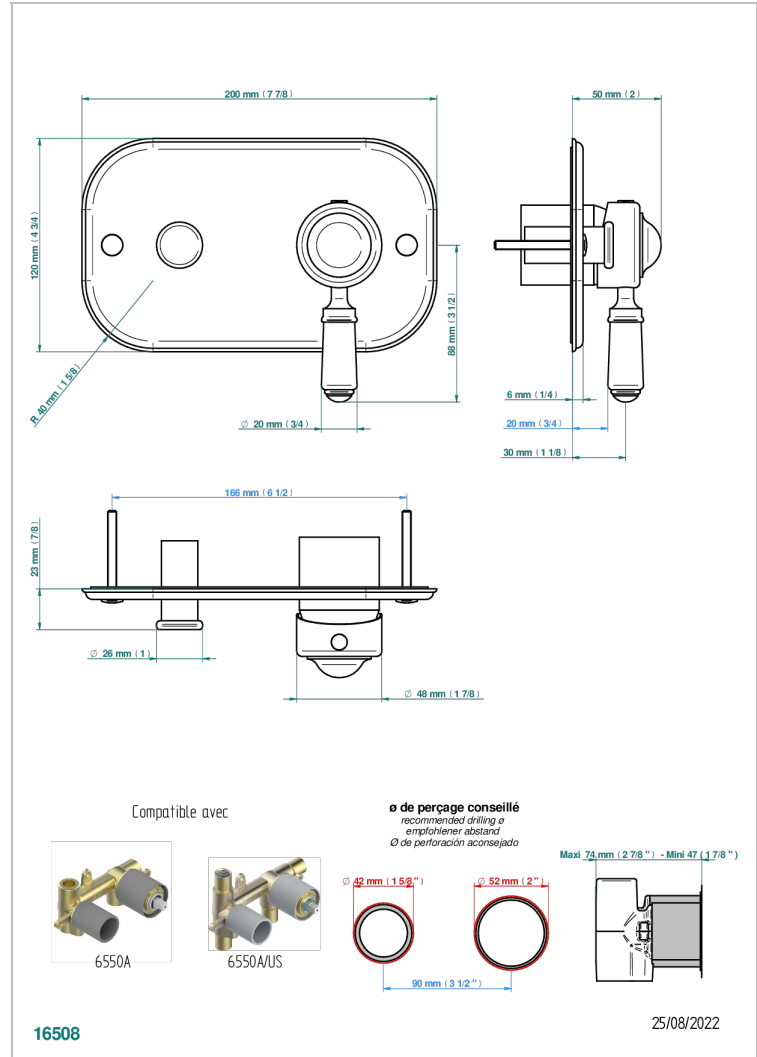

1900

G25-6550B

Trim only for wall shower mixer with diverter

CHARACTERISTIC

- 1900
- Trim only for wall shower mixer with diverter

AVAILABLE FINITIONS

Black ceram - D30
Blush PVD - H62
Brass color PVD - H49
Brown bronze color PVD - F33
Chrome polished - A02
Chrome polished / gold polished - G02