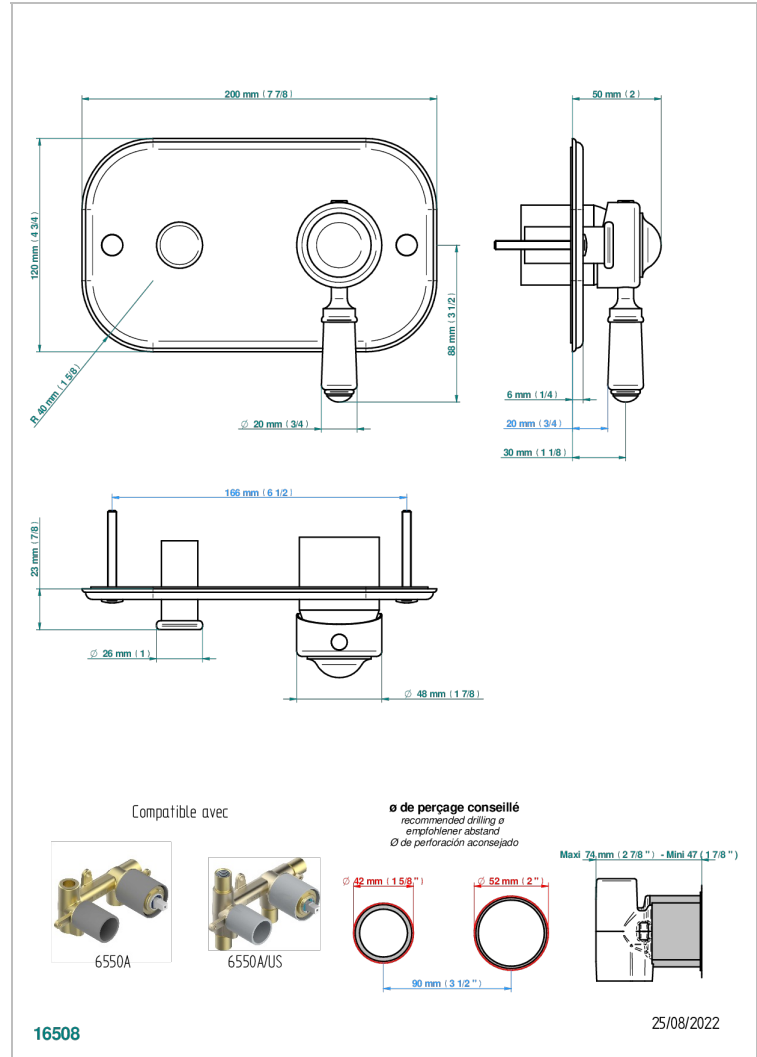

1900

G25-6550B

Trim only for wall shower mixer with diverter

CHARACTERISTIC

- 1900
- Trim only for wall shower mixer with diverter

RELATED SKU'S

- Ref. G00-6550A Rough parts for shower mixer with diverter

AVAILABLE FINITIONS