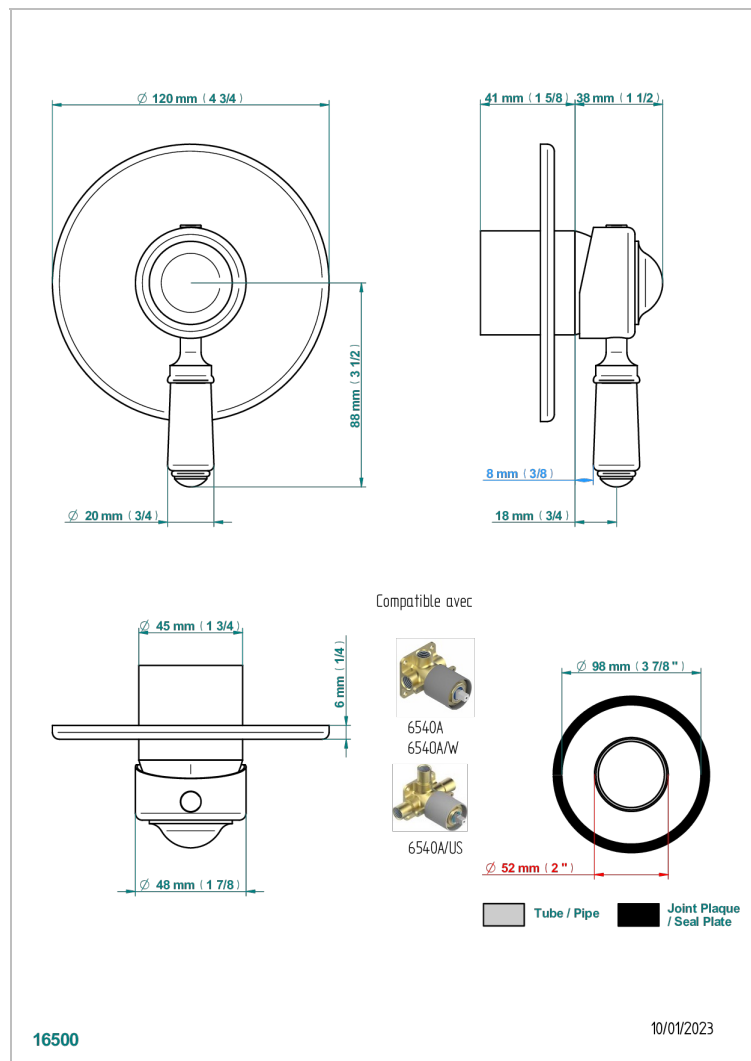

CHARLESTON WITH LEVER HANDLES

G75-6540B

Wall shower mixer trim

CHARACTERISTIC

- Charleston with lever handles
- Wall shower mixer trim

RELATED SKU'S

- Ref. G00-6540A/US Built-in part for wall mounted flush fit shower mixer 2 inlets 1/2" -1 outlet 1/2" -US model