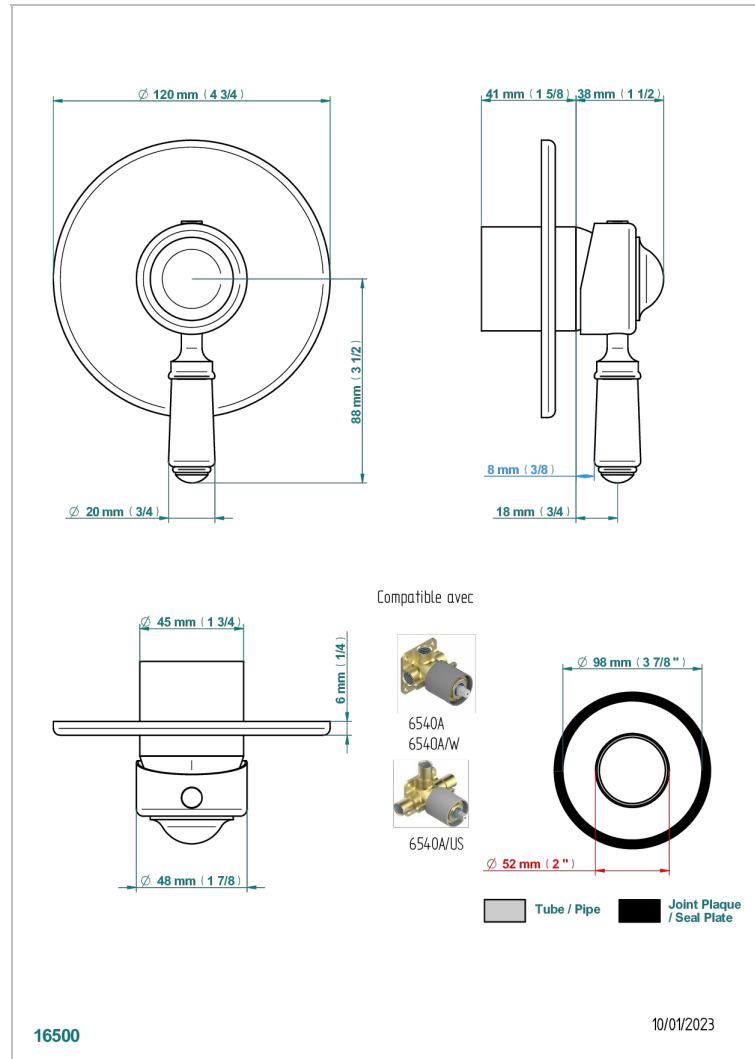

1900 WITH LEVER HANDLES

G28-6540B

Wall shower mixer trim

CHARACTERISTIC

- 1900 with lever handles
- Wall shower mixer trim

RELATED SKU'S

- Ref. G00-6540A/US Built-in part for wall mounted flush fit shower mixer 2 inlets 1/2" -1 outlet 1/2" -US model