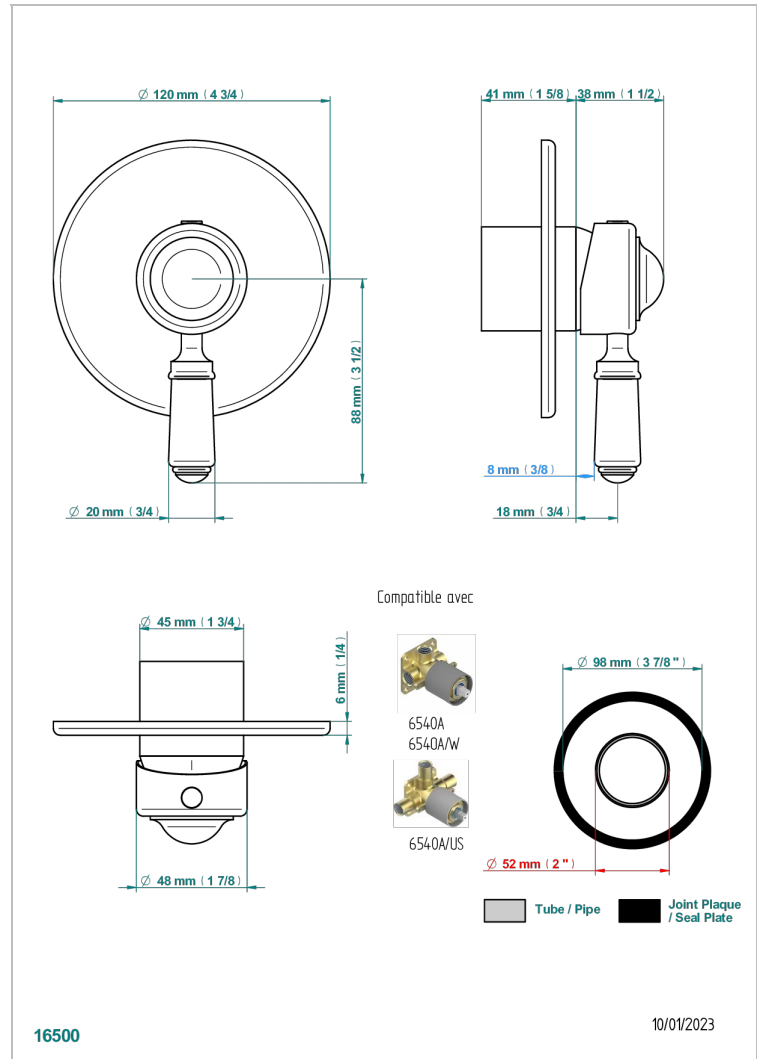

1900

G25-6540B

Trim only for wall shower mixer

CHARACTERISTIC

- 1900
- Trim only for wall shower mixer

RELATED SKU'S

- Ref. G00-6540A Rough parts for wall mounted flush fit shower mixer 2 x 1/2" inlets 1 x 1/2" outlet