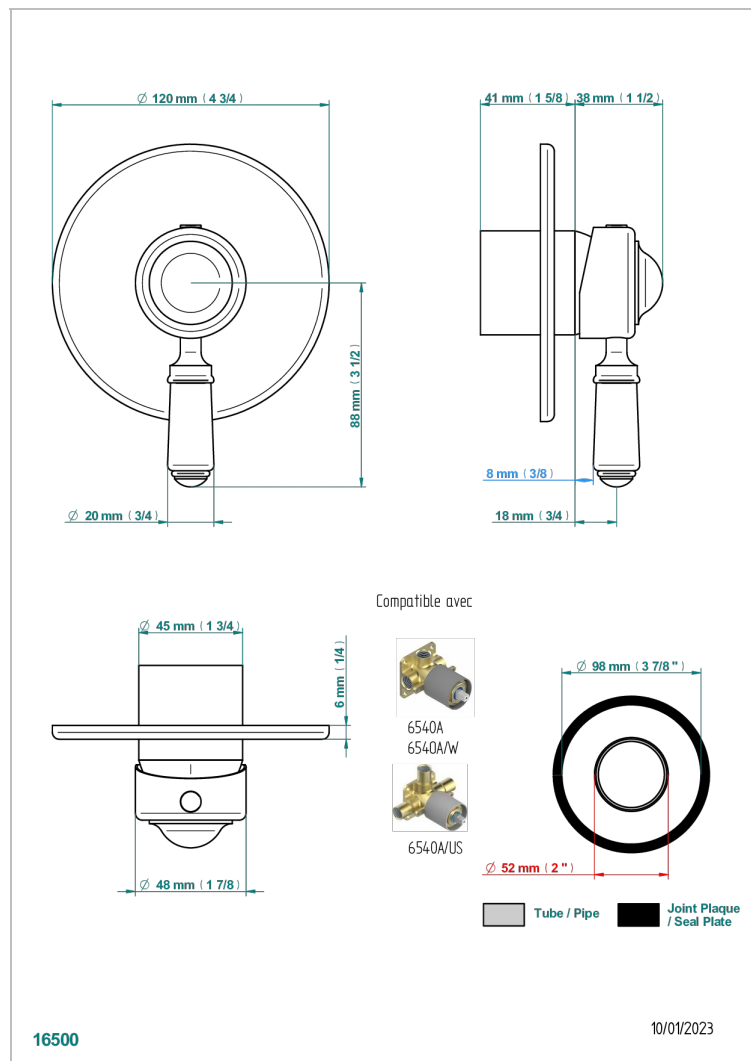

BROADWAY WITH WHITE PORCELAIN LEVER HANDLES

A04-6540B

Wall shower mixer trim

CHARACTERISTIC

- Broadway with white porcelain lever handles
- Wall shower mixer trim

RELATED SKU'S

- Ref. G00-6540A/US Built-in part for wall mounted flush fit shower mixer 2 inlets 1/2" -1 outlet 1/2" -US model