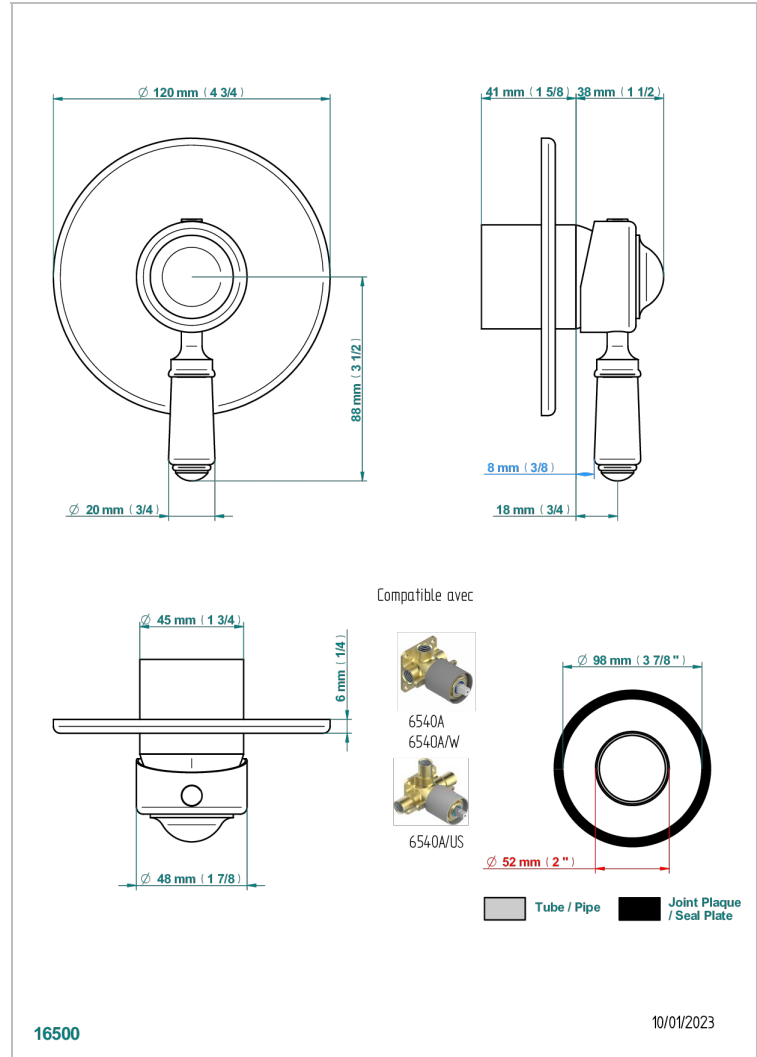

BROADWAY WITH LEVER

A04-6540B

Trim only for wall shower mixer

CHARACTERISTIC

- Broadway with Lever
- Trim only for wall shower mixer

RELATED SKU'S

- Ref. G00-6540A Rough parts for wall mounted flush fit shower mixer 2 x 1/2" inlets 1 x 1/2" outlet