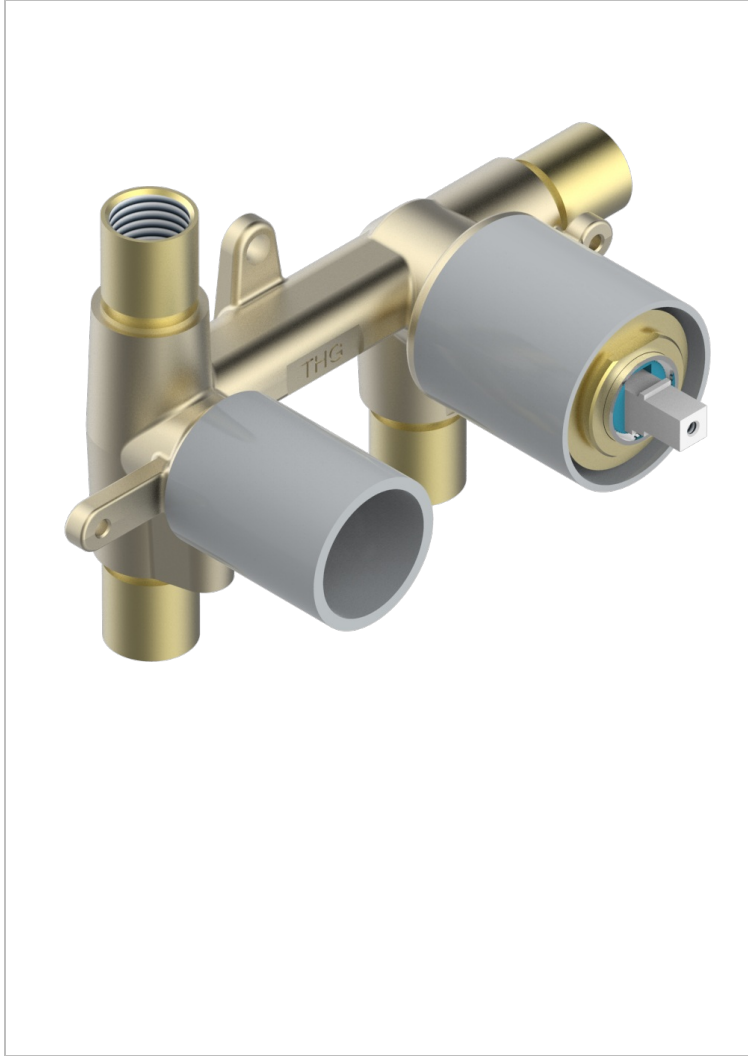

GENERAL PRODUCTS

G00-6550A/US

Built-in part for shower mixer with diverter

CHARACTERISTIC

- General Products
- Built-in part for shower mixer with diverter

AVAILABLE FINITIONS

*** - A00