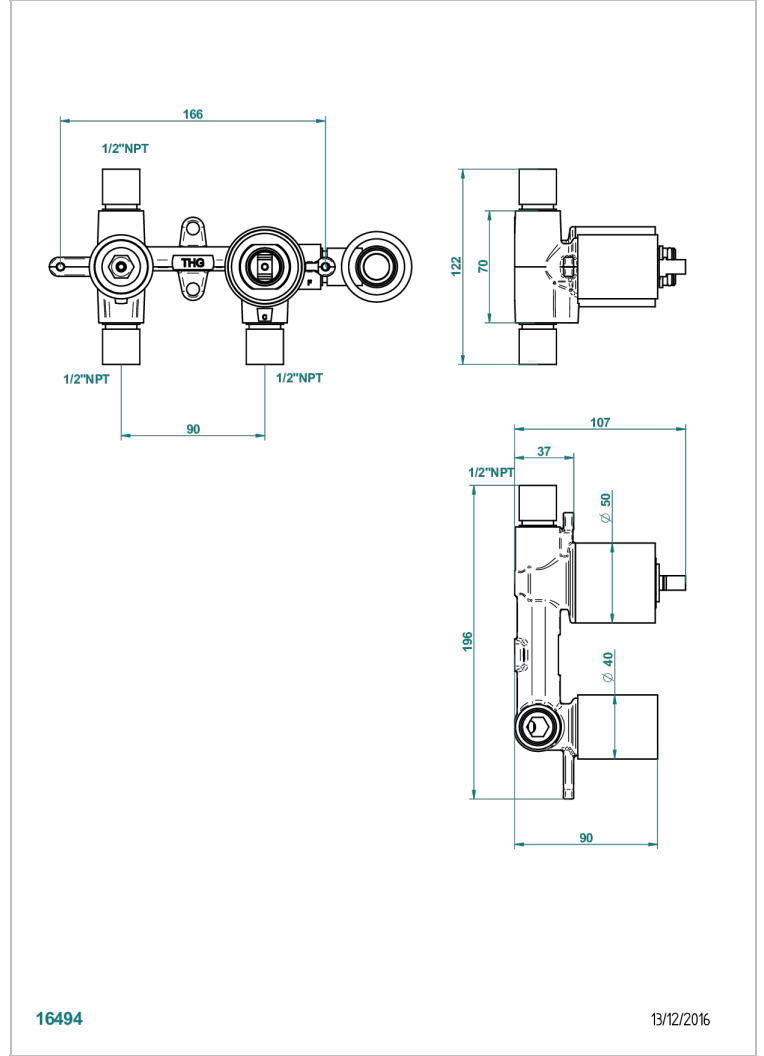

GENERAL PRODUCTS

G00-6550A/US

Built-in part for shower mixer with diverter

CHARACTERISTIC

- General Products
- Built-in part for shower mixer with diverter

AVAILABLE FINITIONS

*** - A00