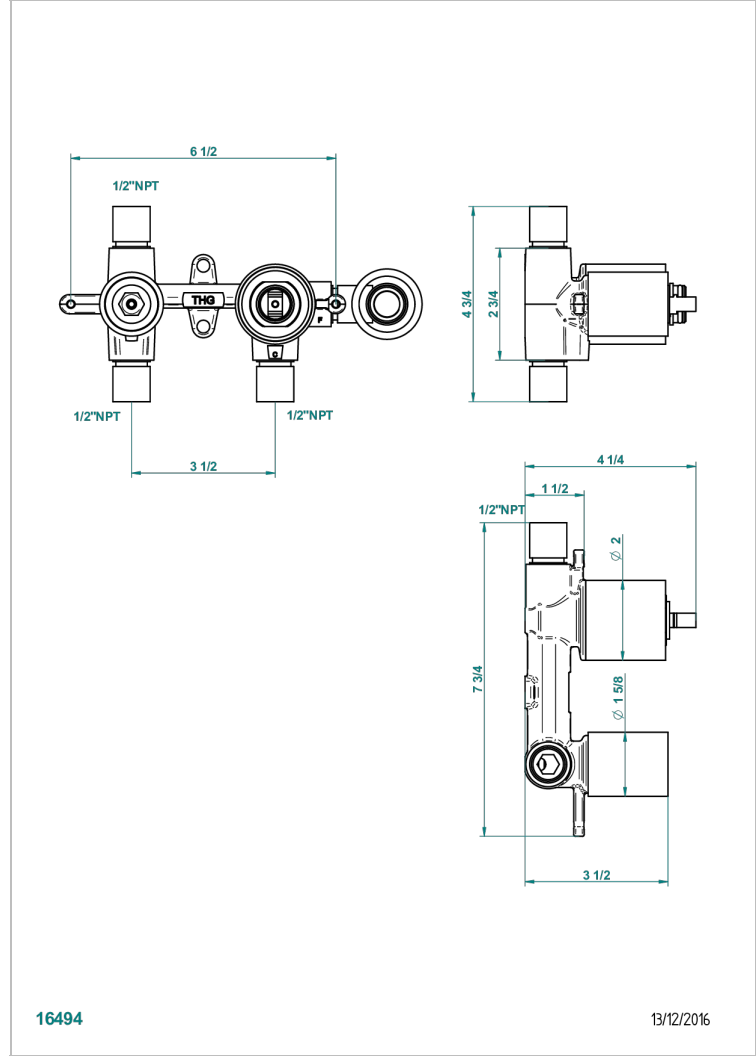

GENERAL PRODUCTS

G00-6550A/US

Built-in part for shower mixer with diverter

16494

13/12/2016

CHARACTERISTIC

- General Products
- Built-in part for shower mixer with diverter

AVAILABLE FINITIONS

*** - A00