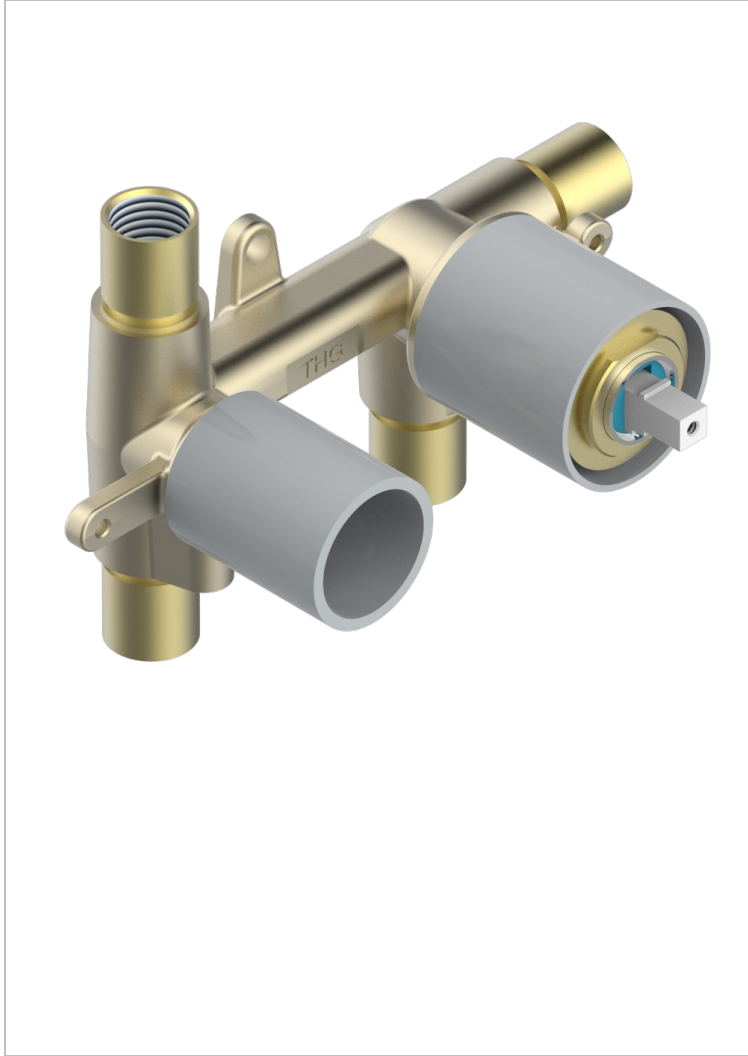

GENERAL PRODUCTS

G00-6550A/US

Built-in part for shower mixer with diverter

16494

13/12/2016

CHARACTERISTIC

- General Products
- Built-in part for shower mixer with diverter

AVAILABLE FINITIONS

*** - A00